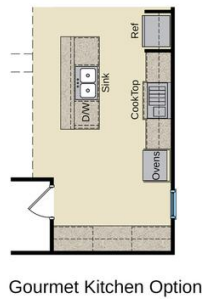

1,821 Sq. Ft.

1 Stories

3 Bed

2.0 Bath

Primary Bed: Down

About Ivy Creek

- Great room features a corner fireplace
- Optional covered patio.
- Kitchen with breakfast area includes pantry.
- Laundry room/mud room provides access to garage.
- The primary suite showcases a beautiful tray ceiling option, walk-in closet, garden tub, separate shower and dual sinks.
- 3 additional bedrooms with access to full bathroom with tub/shower combination.

...Read More Online

ARCHIVED 07/08/2022 -
Elevation B

ARCHIVED 07/08/2022 -
Elevation C

ARCHIVED 07/08/2022 -
Elevation E

The Ivy Creek
CC1821

Prices, plans, dimensions, features, specifications, materials, and availability of homes or communities are subject to change without notice or obligation. Illustrations are artists depictions only and may differ from completed improvements. All prices subject to change without notice. Please contact your sales associate before writing an offer.