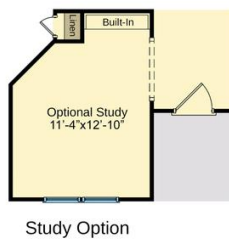

1,821 Sq. Ft.

1 Stories

3 Bed

2.0 Bath

Primary Bed: Down

About Ivy Creek

- Great room features a corner fireplace
- Optional covered patio.
- Kitchen with breakfast area includes pantry.
- Laundry room/mud room provides access to garage.
- The primary suite showcases a beautiful tray ceiling option, walk-in closet, garden tub, separate shower and dual sinks.
- 3 additional bedrooms with access to full bathroom with tub/shower combination.

...Read More Online

ARCHIVED 07/08/2022 -
Elevation B

ARCHIVED 07/08/2022 -
Elevation C

ARCHIVED 07/08/2022 -
Elevation E

The Ivy Creek
CC1821

Prices, plans, dimensions, features, specifications, materials, and availability of homes or communities are subject to change without notice or obligation. Illustrations are artists depictions only and may differ from completed improvements. All prices subject to change without notice. Please contact your sales associate before writing an offer.