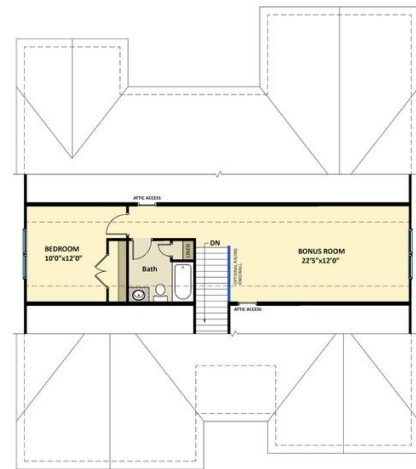

2,432 Sq. Ft.

1.5 Stories

4 Bed

3.0 Bath

Primary Bed: Down

About Cambridge

- Great room with optional gas log fireplace.
- Open kitchen with dining room with views to the backyard and double window option, island with sink overlooking the great room, and pantry; Gourmet kitchen appliance layout option with double wall ovens and cooktop
- First-floor laundry room in garage entry with linen closet, optional sink, and optional upper wall cabinets.
- Dining room with access to option rear covered porch.

...Read More Online

Elevation B - NO DORMER

Elevation C - NO DORMER

Elevation D - NO DORMER

The Cambridge
CC1850

FIRST FLOOR

SECOND FLOOR

Prices, plans, dimensions, features, specifications, materials, and availability of homes or communities are subject to change without notice or obligation. Illustrations are artists depictions only and may differ from completed improvements. All prices subject to change without notice. Please contact your sales associate before writing an offer.