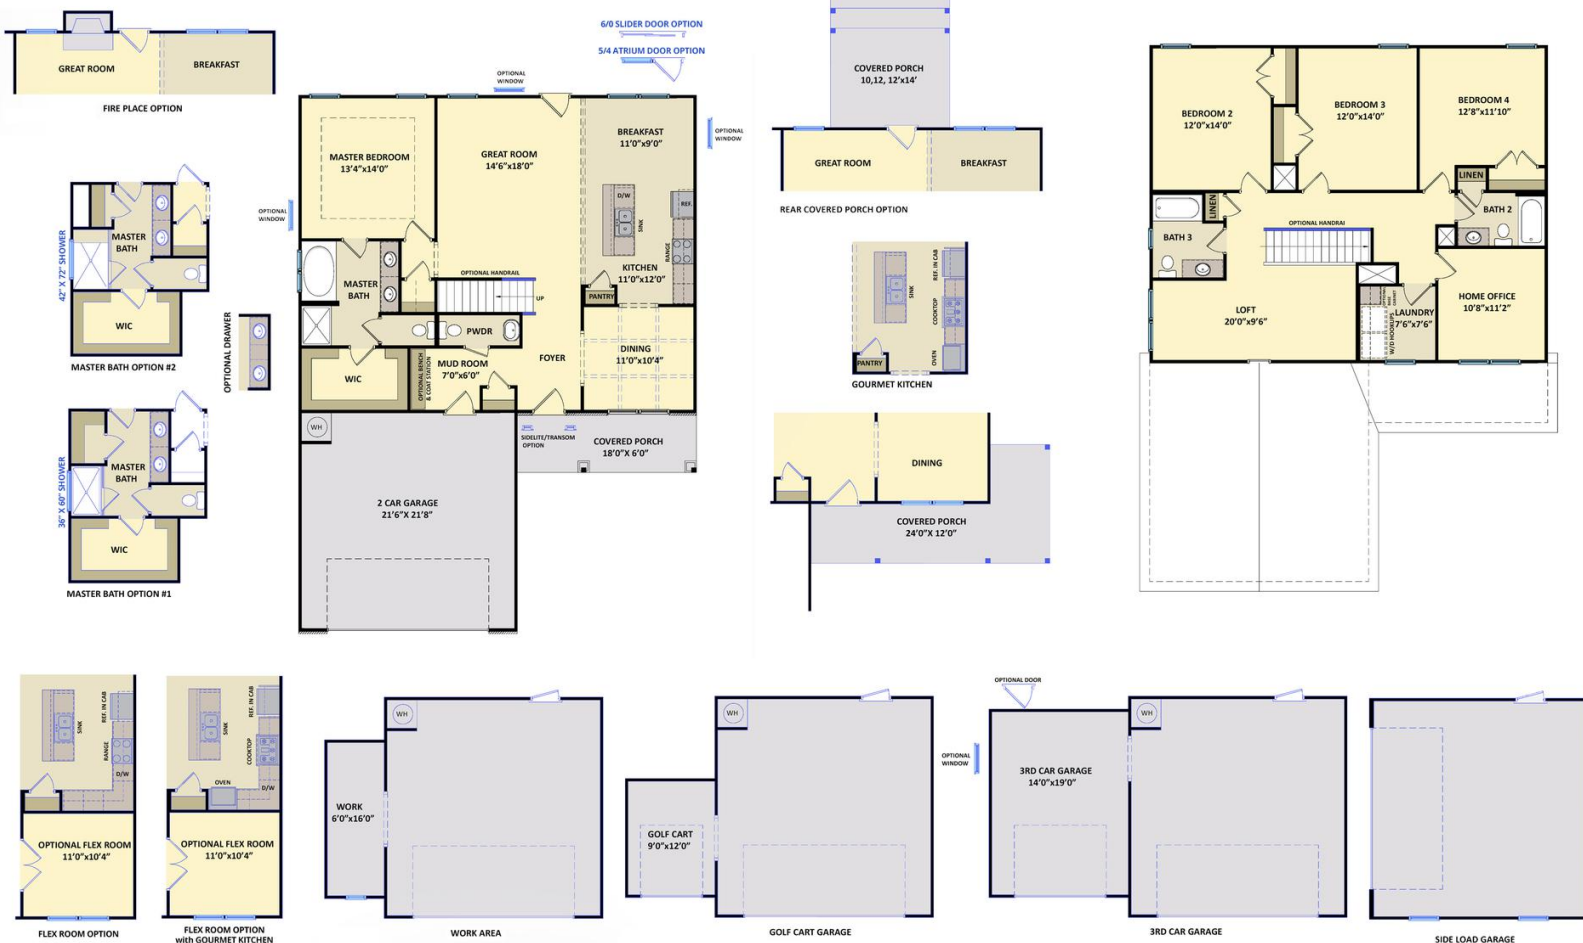

About 157 Wildlife Parkway

- Primary suite on the first floor with dual sinks, private water closet, and walk-in closet; Primary bath with garden tub and separate shower
- Great room with gas log fireplace with decorative mantle and granite surround.
- Covered porch.
- Formal Dining Room with coffered ceiling and wainscoting detail.
- Kitchen open to great room with breakfast area, island with sink overlooking the great room, and pantry; Stainless steel appliance package.

ARCHIVED 07/07/2022

The Clayton
 CC2560

FIRST FLOOR

SECOND FLOOR

Prices, plans, dimensions, features, specifications, materials, and availability of homes or communities are subject to change without notice or obligation. Illustrations are artists depictions only and may differ from completed improvements. All prices subject to change without notice. Please contact your sales associate before writing an offer.