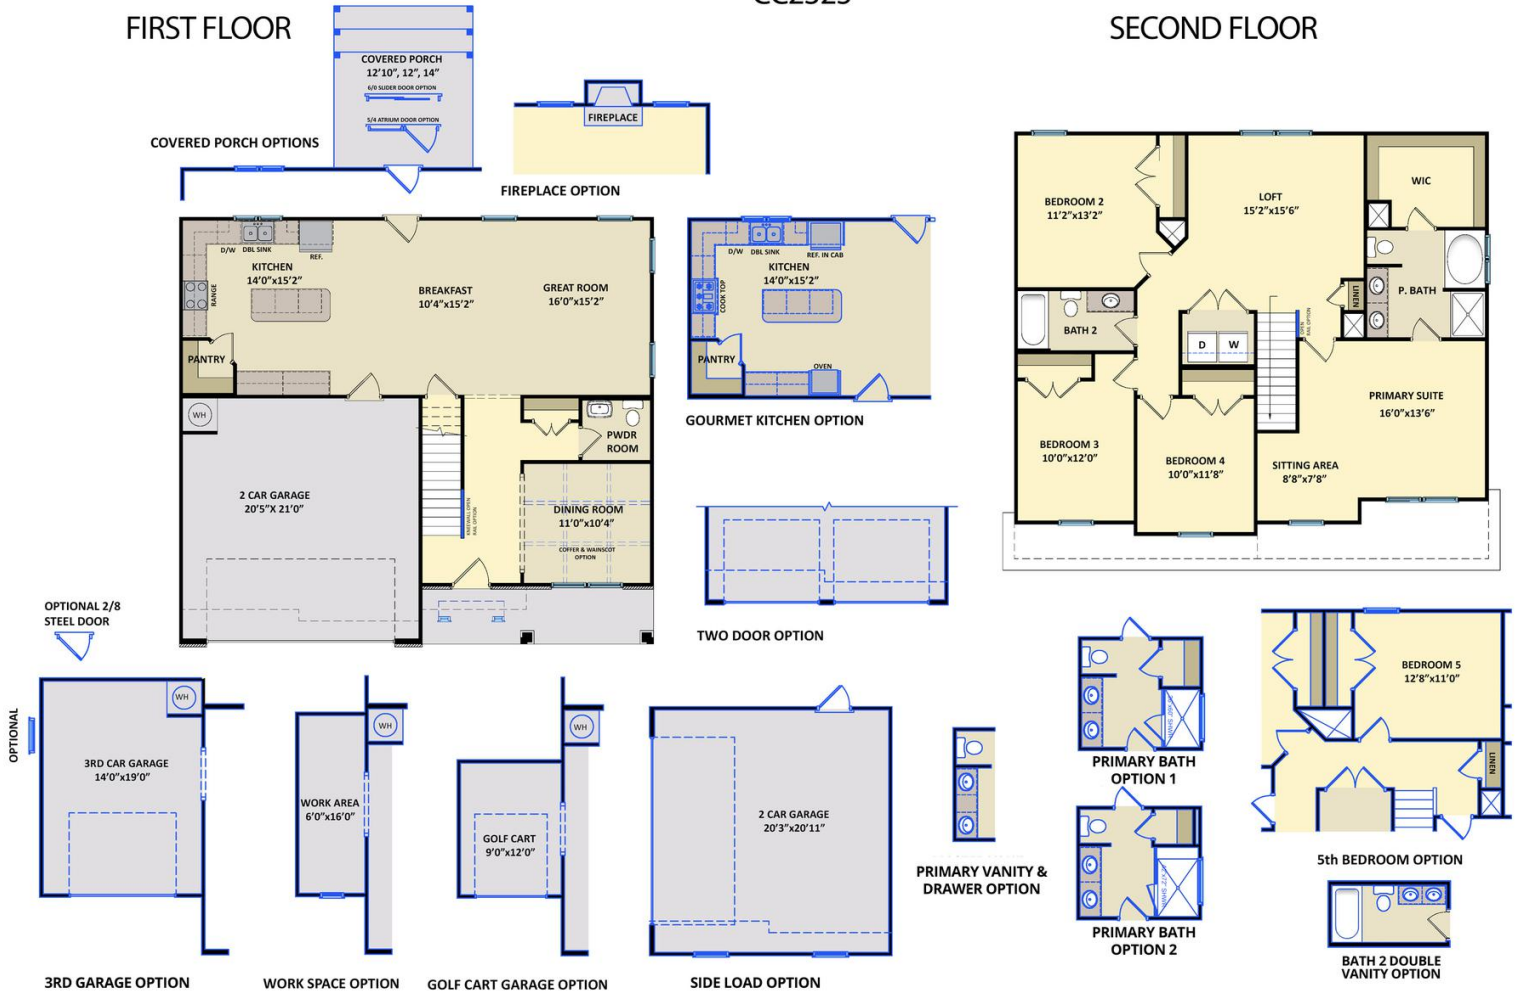

## About 179 Wildlife Parkway

- Elegant formal dining room with stunning coffered ceiling and wainscoting detail
- Kitchen features stainless steel microwave, dishwasher, and gas cooktop range, satin nickel finishes, island, pantry, and window over sink with views of the backyard
- Covered porch creates the perfect outdoor entertaining space
- Great room with gas fireplace
- Half bath with pedestal sink and oval mirror
- Family room and linen closet at the top of stairs

**The Drayton**  
CC2325

**FIRST FLOOR**

**SECOND FLOOR**

Prices, plans, dimensions, features, specifications, materials, and availability of homes or communities are subject to change without notice or obligation. Illustrations are artists depictions only and may differ from completed improvements. All prices subject to change without notice. Please contact your sales associate before writing an offer.