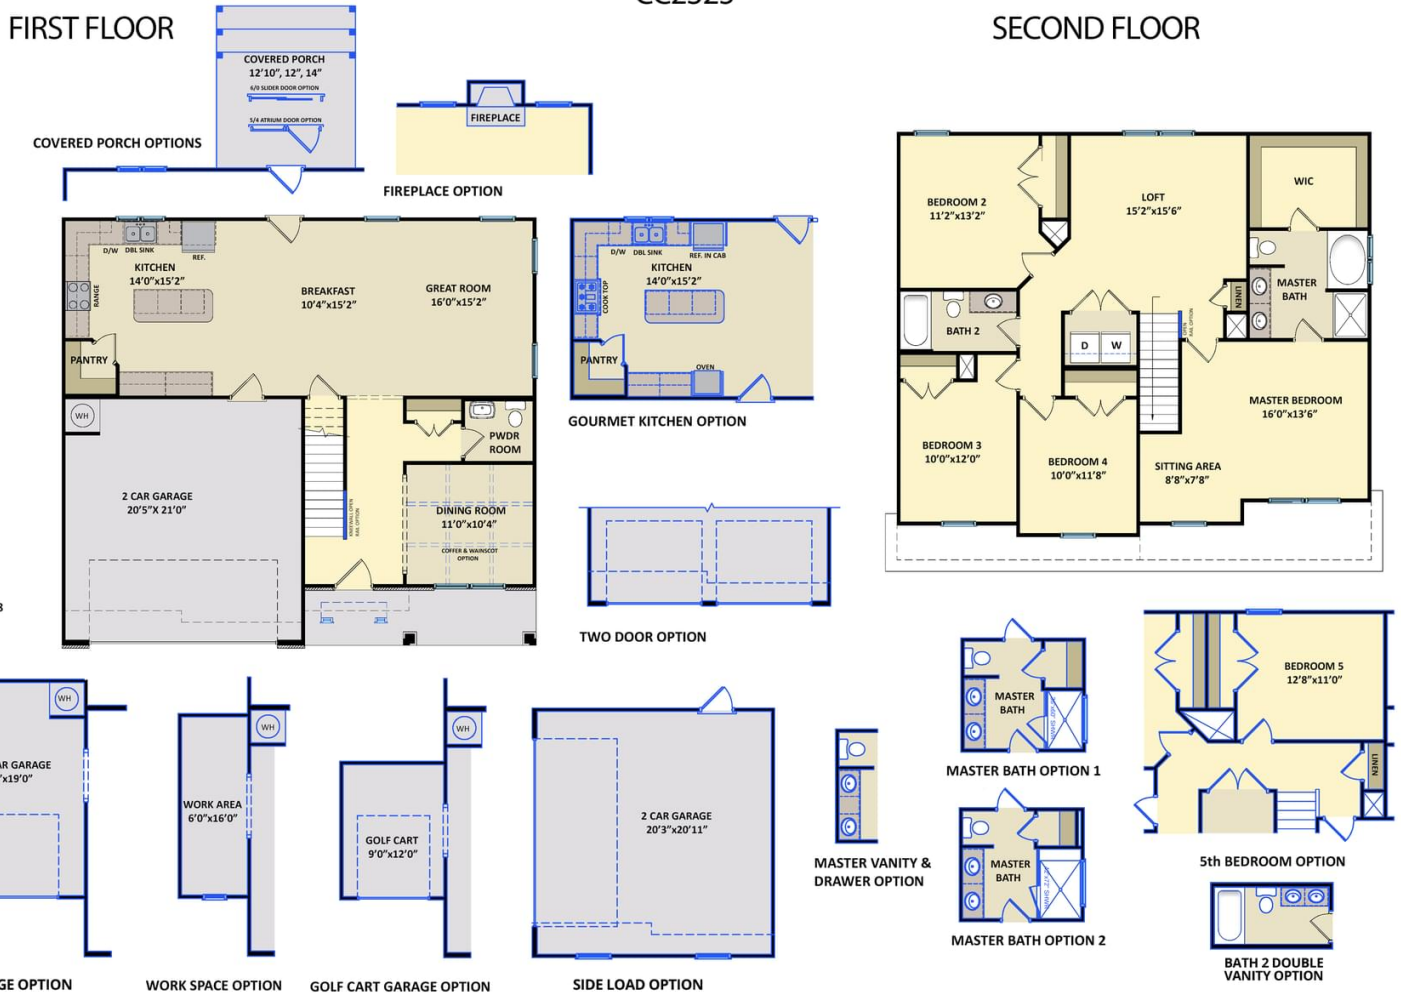

ARCHIVED 2021

The Drayton
CC2325

Prices, plans, dimensions, features, specifications, materials, and availability of homes or communities are subject to change without notice or obligation. Illustrations are artists depictions only and may differ from completed improvements. All prices subject to change without notice. Please contact your sales associate before writing an offer.