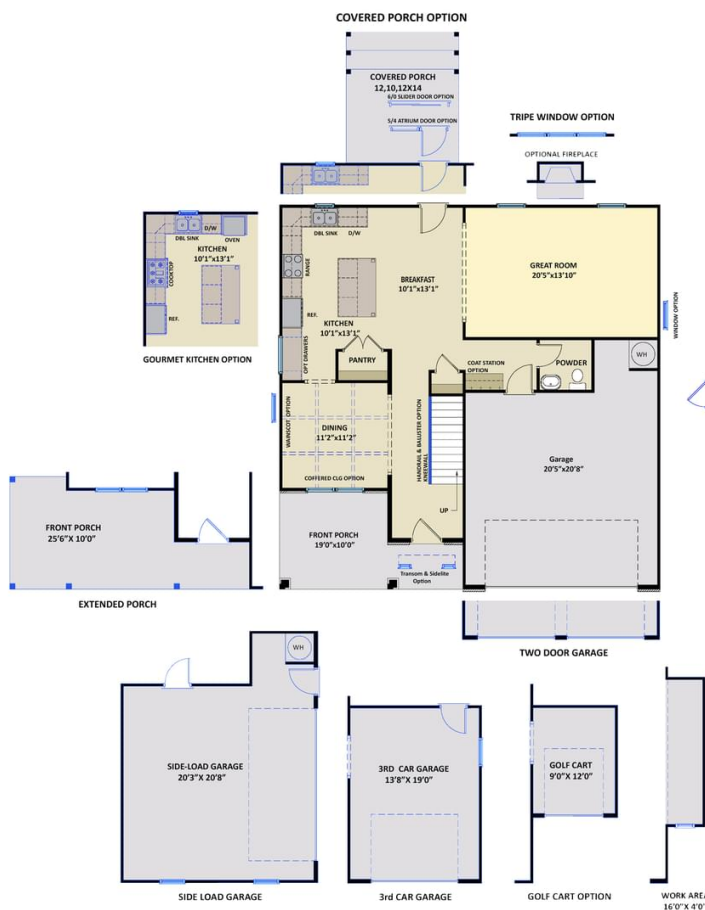

The Brunswick
CC2355

FIRST FLOOR