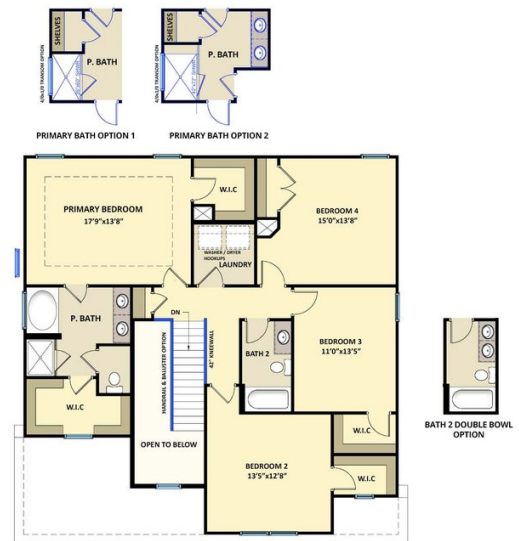

## About 257 Wildlife Parkway

- The entrance of this 2 story home showcases a 2 story ceiling with hanging decorative light fixture
- Eat-in kitchen features stainless steel microwave, dishwasher, and gas cooktop range, satin nickel finishes, pantry, large island overlooks the great room, and window over sink with views to the backyard!
- Covered porch creates the perfect outdoor space
- Great room with gas log fireplace
- Elegant formal dining room with stunning coffered ceiling and wainscoting detail

ARCHIVED 8/18/2023

**The Brunswick**  
CC2355

**FIRST FLOOR**

**SECOND FLOOR**

Prices, plans, dimensions, features, specifications, materials, and availability of homes or communities are subject to change without notice or obligation. Illustrations are artists depictions only and may differ from completed improvements. All prices subject to change without notice. Please contact your sales associate before writing an offer.