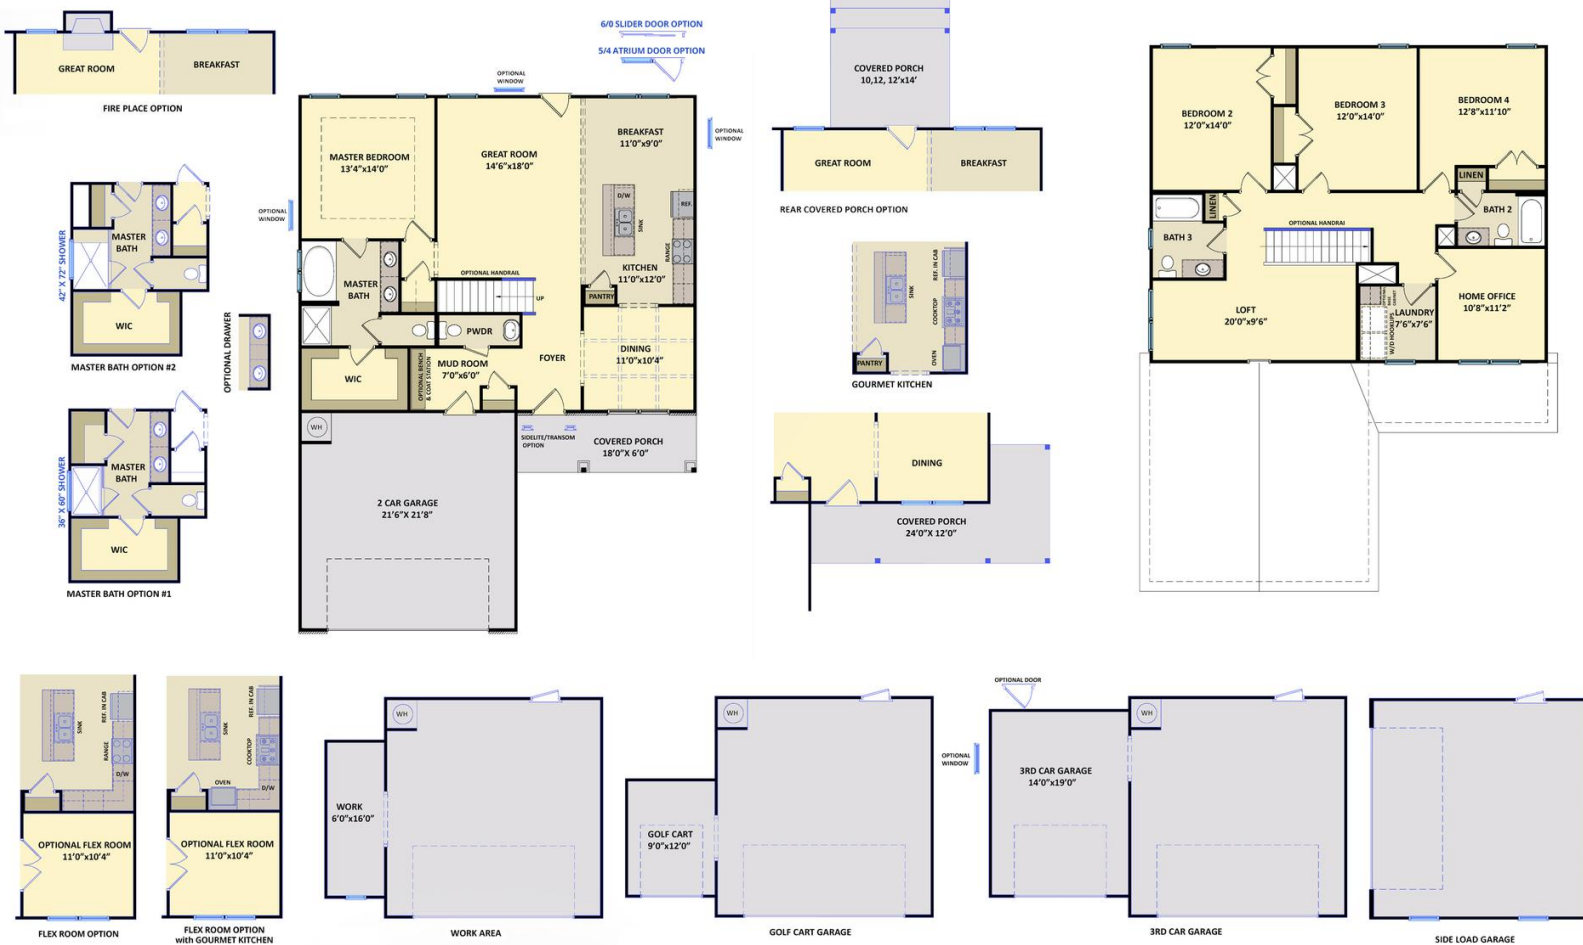

About 47 Firefly Lane

- Primary suite on the first floor with dual sinks, private water closet, and walk-in closet; Primary bath with garden tub and separate shower.
- Great room with gas log fireplace with decorative mantle and granite surround.
- Covered porch.
- Formal Dining Room with coffered ceiling and wainscoting detail.
- Kitchen open to great room with breakfast area, island with sink overlooking the great room, and pantry; Stainless steel appliance package.

ARCHIVED 07/07/2022

The Clayton
 CC2560

FIRST FLOOR

SECOND FLOOR

Prices, plans, dimensions, features, specifications, materials, and availability of homes or communities are subject to change without notice or obligation. Illustrations are artists depictions only and may differ from completed improvements. All prices subject to change without notice. Please contact your sales associate before writing an offer.