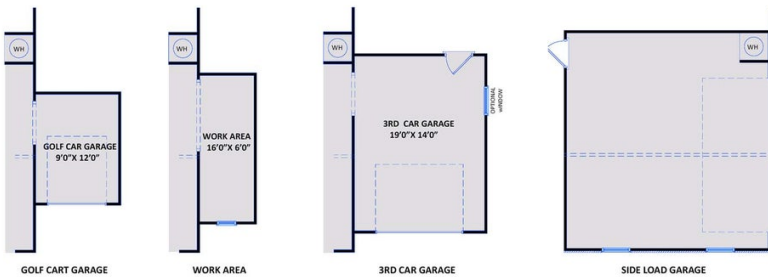

SECOND FLOOR

Prices, plans, dimensions, features, specifications, materials, and availability of homes or communities are subject to change without notice or obligation. Illustrations are artists depictions only and may differ from completed improvements. All prices subject to change without notice. Please contact your sales associate before writing an offer.