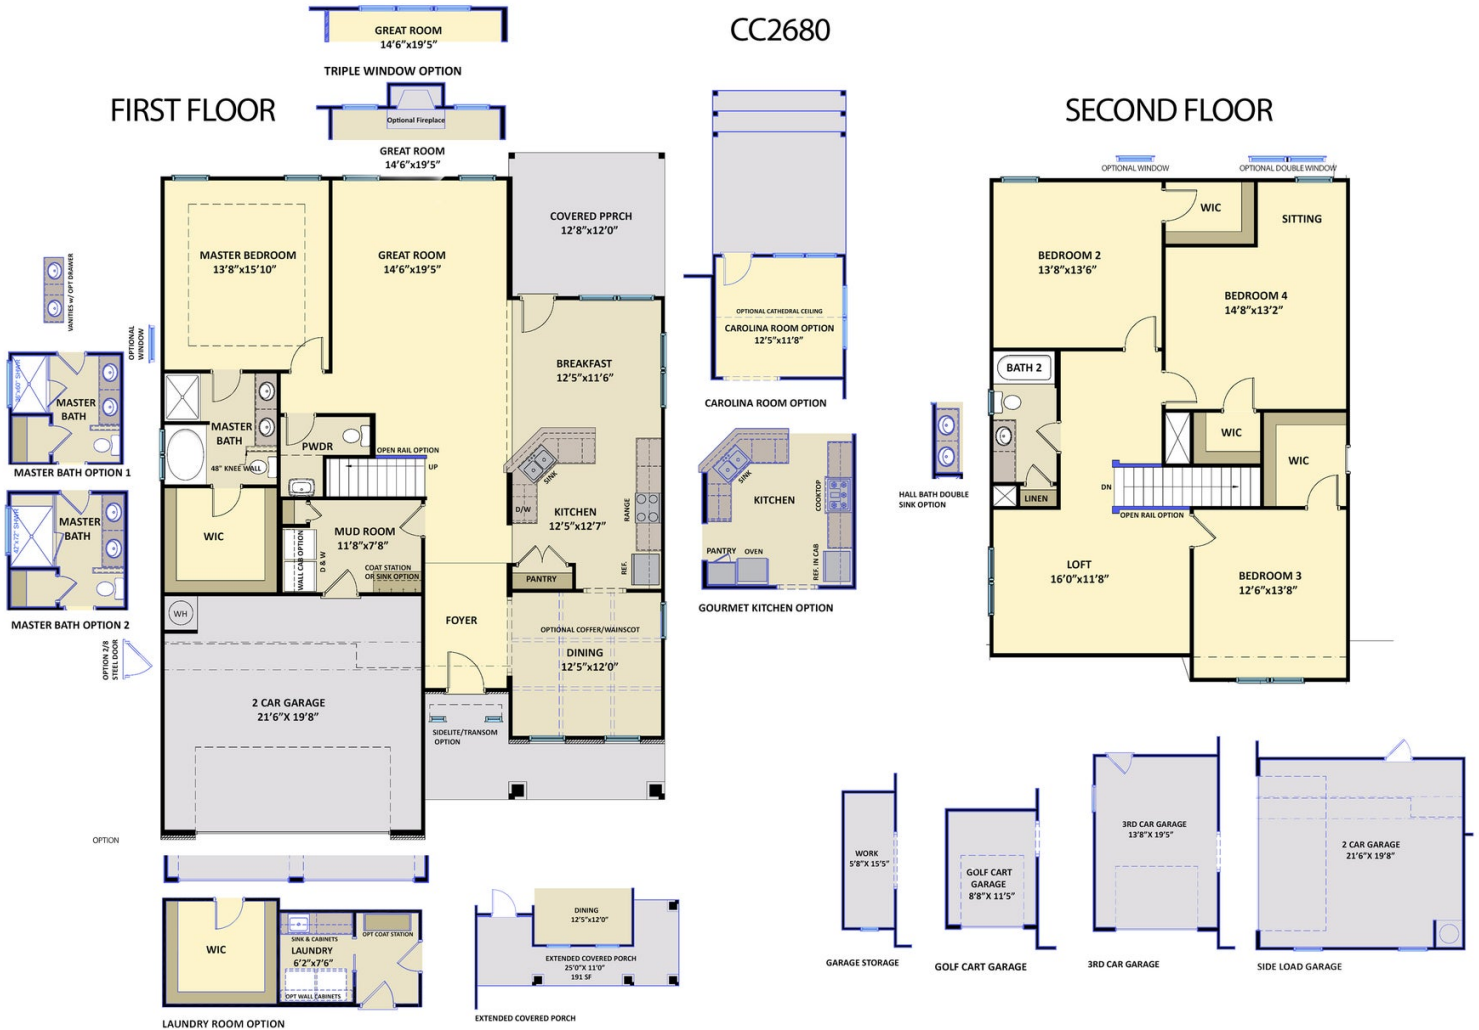

ARCHIVED 3/7/2022

The Granville
CC2680

Prices, plans, dimensions, features, specifications, materials, and availability of homes or communities are subject to change without notice or obligation. Illustrations are artists depictions only and may differ from completed improvements. All prices subject to change without notice. Please contact your sales associate before writing an offer.