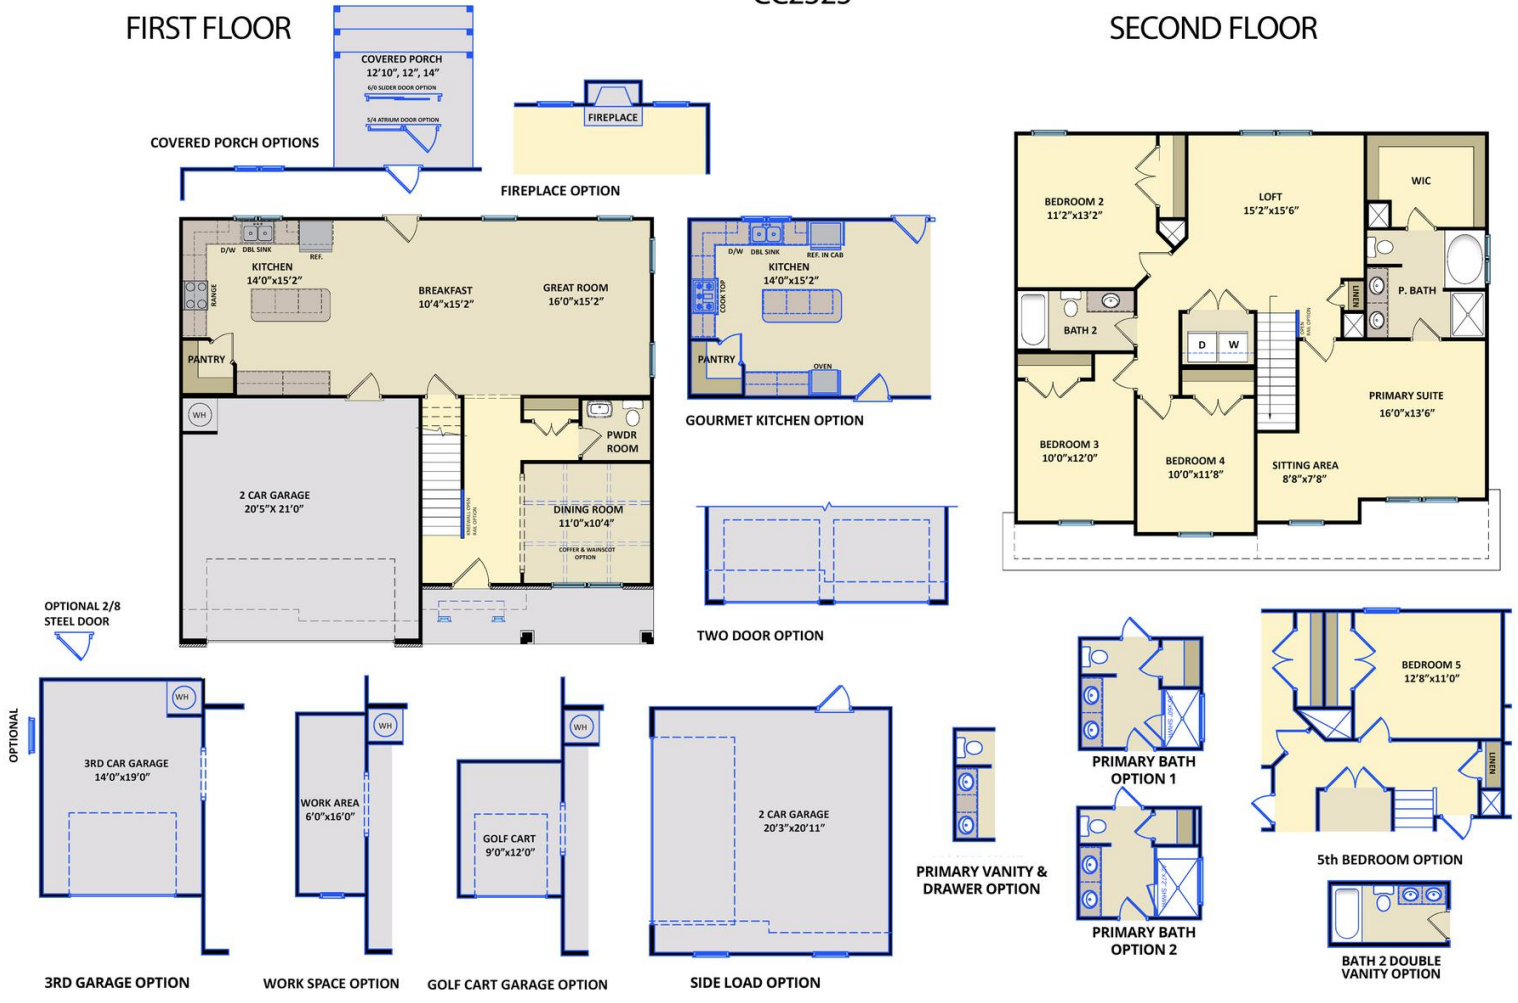

The Drayton
CC2325

FIRST FLOOR

SECOND FLOOR

Prices, plans, dimensions, features, specifications, materials, and availability of homes or communities are subject to change without notice or obligation. Illustrations are artists depictions only and may differ from completed improvements. All prices subject to change without notice. Please contact your sales associate before writing an offer.