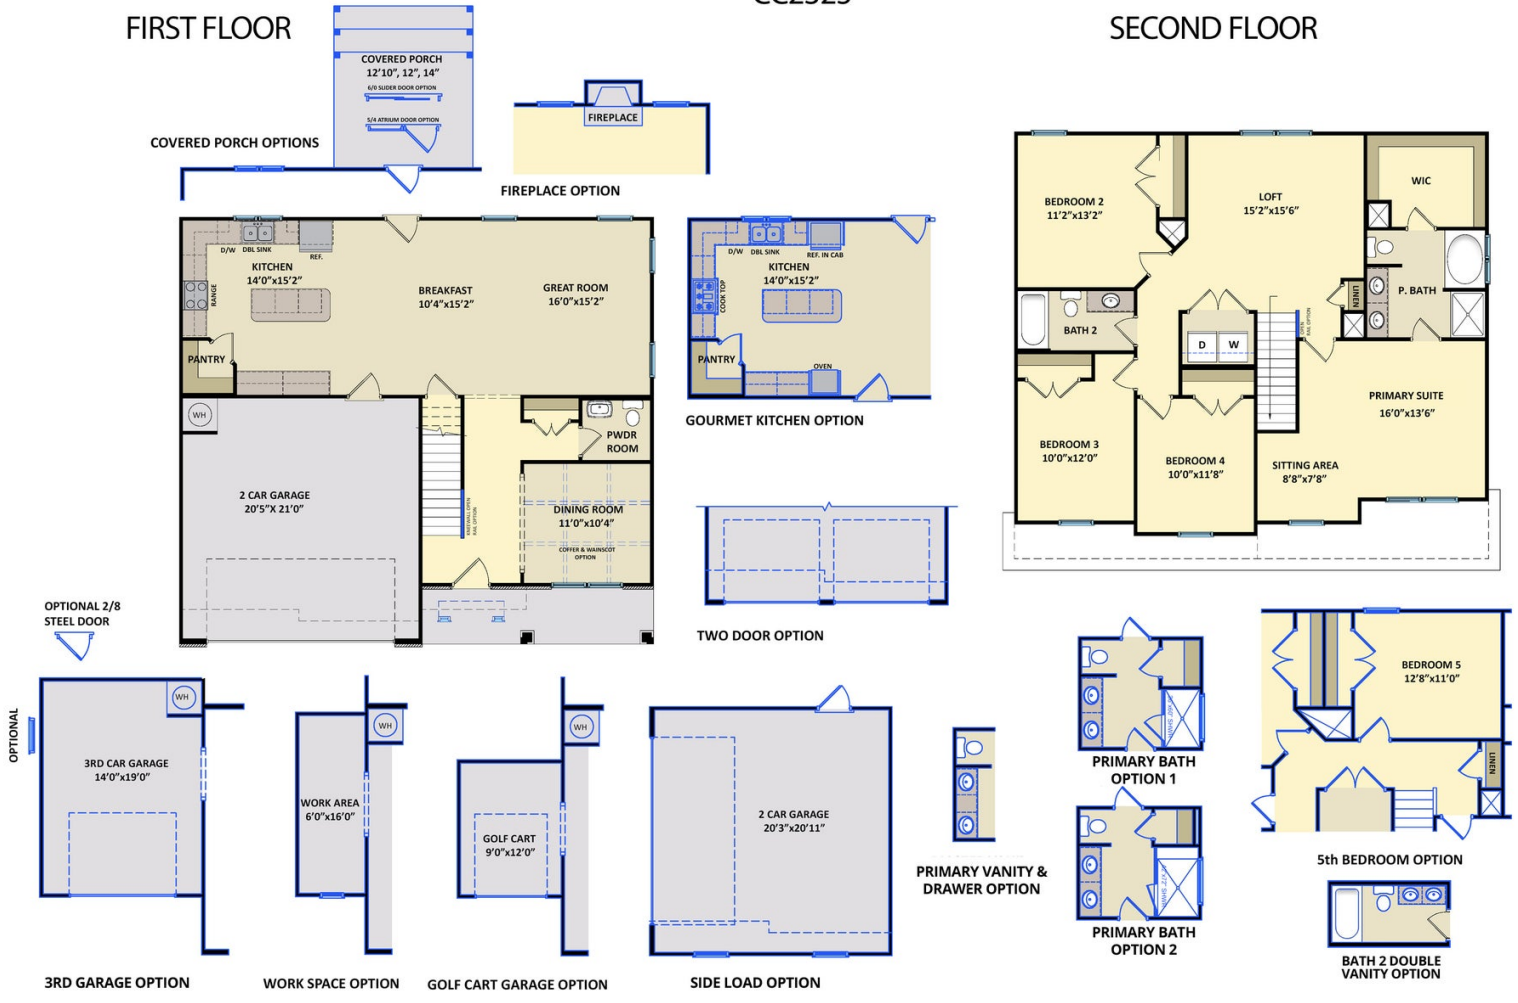

2,325 Sq Ft

2.0 Story

4 Beds

2.5 Baths

2 Car Garage

Primary Bedroom: Up

About 57 Wildlife Parkway

- First floor with formal dining room with wainscoting detail and coffered ceiling.
- Kitchen open to breakfast area and great room with island, corner pantry; Stainless steel appliance package.
- Covered porch.
- Great room with gas log fireplace with decorative mantle and granite surround.
- Second floor Primary Suite includes sitting area, walk-in closet, dual sinks, garden soaking tub, and separate shower.

ARCHIVED 8/22/2023

The Drayton
CC2325

FIRST FLOOR

SECOND FLOOR

Prices, plans, dimensions, features, specifications, materials, and availability of homes or communities are subject to change without notice or obligation. Illustrations are artists depictions only and may differ from completed improvements. All prices subject to change without notice. Please contact your sales associate before writing an offer.