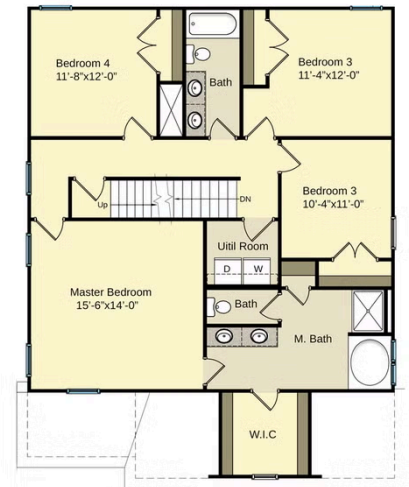

- Great room with gas log fireplace
- Kitchen features granite countertop, subway tile backsplash, white cabinets, stainless steel microwave, dishwasher, and gas range cooktop, satin nickel finishes, island with sink overlooking the great room, and breakfast nook area
- Spacious covered porch is perfect for entertaining
- Half bath with pedestal sink and oval mirror
- Staircase with metal balusters

ARCHIVED 2/9/2022

The Bailey
 CC2136

FIRST FLOOR

SECOND FLOOR

SECOND FLOOR WITH BONUS ROOM

THIRD FLOOR

Prices, plans, dimensions, features, specifications, materials, and availability of homes or communities are subject to change without notice or obligation. Illustrations are artists depictions only and may differ from completed improvements. All prices subject to change without notice. Please contact your sales associate before writing an offer.