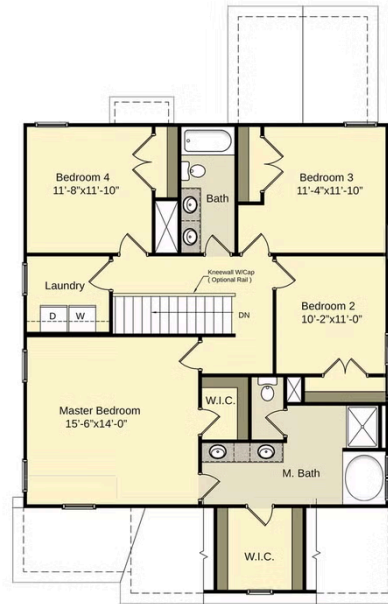

Elevation K- Archived 3/30/2022

2,424 Sq Ft

2.0 Story

4 Beds

2.5 Baths

2 Car Garage

Primary Bedroom: Up

About 58 Butterfly Drive

- Great room with gas log fireplace
- Kitchen features granite countertop, subway tile backsplash, white cabinets, stainless steel microwave, dishwasher, and gas range cooktop, satin nickel finishes, island with sink overlooking the great room, and breakfast nook area
- Spacious covered porch is perfect for entertaining
- Half bath with pedestal sink and oval mirror
- Staircase with metal balusters

ARCHIVED 2/9/2022

The Bailey
 CC2136

FIRST FLOOR

SECOND FLOOR

SECOND FLOOR WITH BONUS ROOM

THIRD FLOOR

Prices, plans, dimensions, features, specifications, materials, and availability of homes or communities are subject to change without notice or obligation. Illustrations are artists depictions only and may differ from completed improvements. All prices subject to change without notice. Please contact your sales associate before writing an offer.