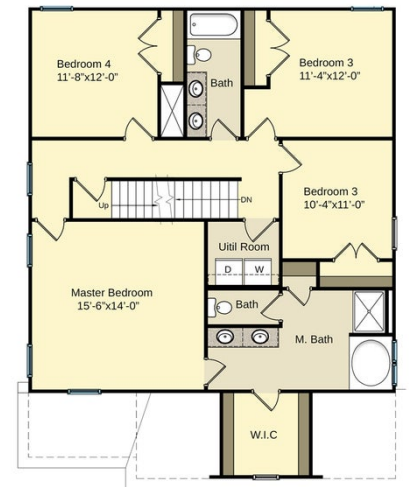

- Great room with gas log fireplace
- Kitchen features granite countertop, subway tile backsplash, white cabinets, stainless steel microwave, dishwasher, and gas range cooktop, satin nickel finishes, island with sink overlooking the great room, and breakfast nook area
- Spacious covered porch is perfect for entertaining
- Half bath with pedestal sink and oval mirror
- Staircase with metal balusters

ARCHIVED 2/9/2022

The Bailey
CC2136

FIRST FLOOR

SECOND FLOOR

SECOND FLOOR WITH BONUS ROOM

THIRD FLOOR

Prices, plans, dimensions, features, specifications, materials, and availability of homes or communities are subject to change without notice or obligation. Illustrations are artists depictions only and may differ from completed improvements. All prices subject to change without notice. Please contact your sales associate before writing an offer.