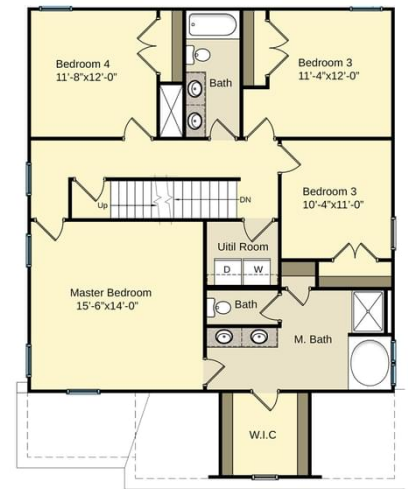

# \$290,000

Elevation K  
2,424 Sq Ft  
2.0 Story  
4 Beds  
2.5 Baths  
2 Car Garage  
Master Bedroom: Up

## About 58 Butterfly Drive

- Great room with gas log fireplace
- Kitchen features granite countertop, subway tile backsplash, white cabinets, stainless steel microwave, dishwasher, and gas range cooktop, satin nickel finishes, island with sink overlooking the great room, and breakfast nook area
- Spacious covered porch is perfect for entertaining
- Half bath with pedestal sink and oval mirror
- Staircase with metal balusters

**The Bailey**  
CC2136

FIRST FLOOR

SECOND FLOOR

SECOND FLOOR WITH BONUS ROOM

THIRD FLOOR

Prices, plans, dimensions, features, specifications, materials, and availability of homes or communities are subject to change without notice or obligation. Illustrations are artists depictions only and may differ from completed improvements. All prices subject to change without notice. Please contact your sales associate before writing an offer.