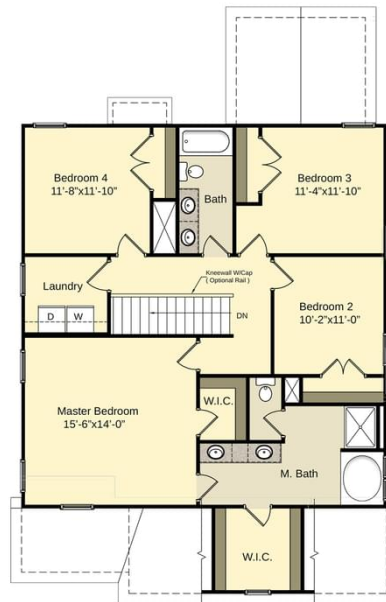

# \$290,000

Elevation K  
2,424 Sq Ft  
2.0 Story  
4 Beds  
2.5 Baths  
2 Car Garage  
Master Bedroom: Up

## About 58 Butterfly Drive

- Great room with gas log fireplace
- Kitchen features granite countertop, subway tile backsplash, white cabinets, stainless steel microwave, dishwasher, and gas range cooktop, satin nickel finishes, island with sink overlooking the great room, and breakfast nook area
- Spacious covered porch is perfect for entertaining
- Half bath with pedestal sink and oval mirror
- Staircase with metal balusters

**The Bailey**  
CC2136

FIRST FLOOR

SECOND FLOOR

SECOND FLOOR WITH BONUS ROOM

THIRD FLOOR

Prices, plans, dimensions, features, specifications, materials, and availability of homes or communities are subject to change without notice or obligation. Illustrations are artists depictions only and may differ from completed improvements. All prices subject to change without notice. Please contact your sales associate before writing an offer.