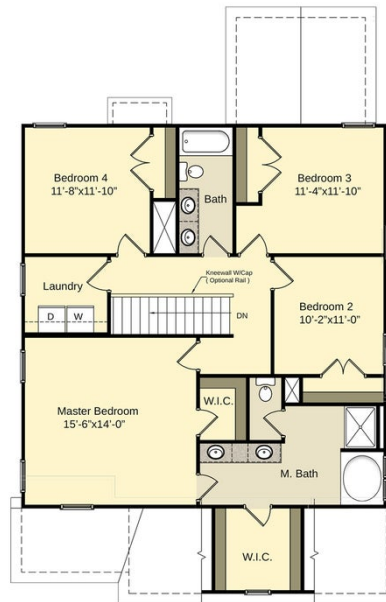

- Great room with gas log fireplace
- Kitchen features granite countertop, subway tile backsplash, white cabinets, stainless steel microwave, dishwasher, and gas range cooktop, satin nickel finishes, island with sink overlooking the great room, and breakfast nook area
- Spacious covered porch is perfect for entertaining
- Half bath with pedestal sink and oval mirror
- Staircase with metal balusters

ARCHIVED 2/9/2022

The Bailey
CC2136

FIRST FLOOR

SECOND FLOOR

SECOND FLOOR WITH BONUS ROOM

THIRD FLOOR

Prices, plans, dimensions, features, specifications, materials, and availability of homes or communities are subject to change without notice or obligation. Illustrations are artists depictions only and may differ from completed improvements. All prices subject to change without notice. Please contact your sales associate before writing an offer.