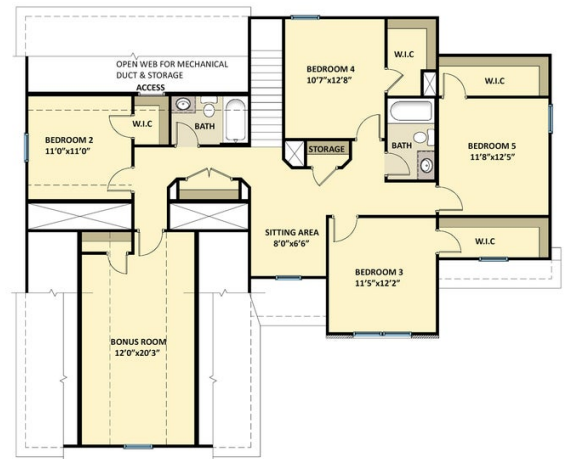

SECOND FLOOR

Prices, plans, dimensions, features, specifications, materials, and availability of homes or communities are subject to change without notice or obligation. Illustrations are artists depictions only and may differ from completed improvements. All prices subject to change without notice. Please contact your sales associate before writing an offer.