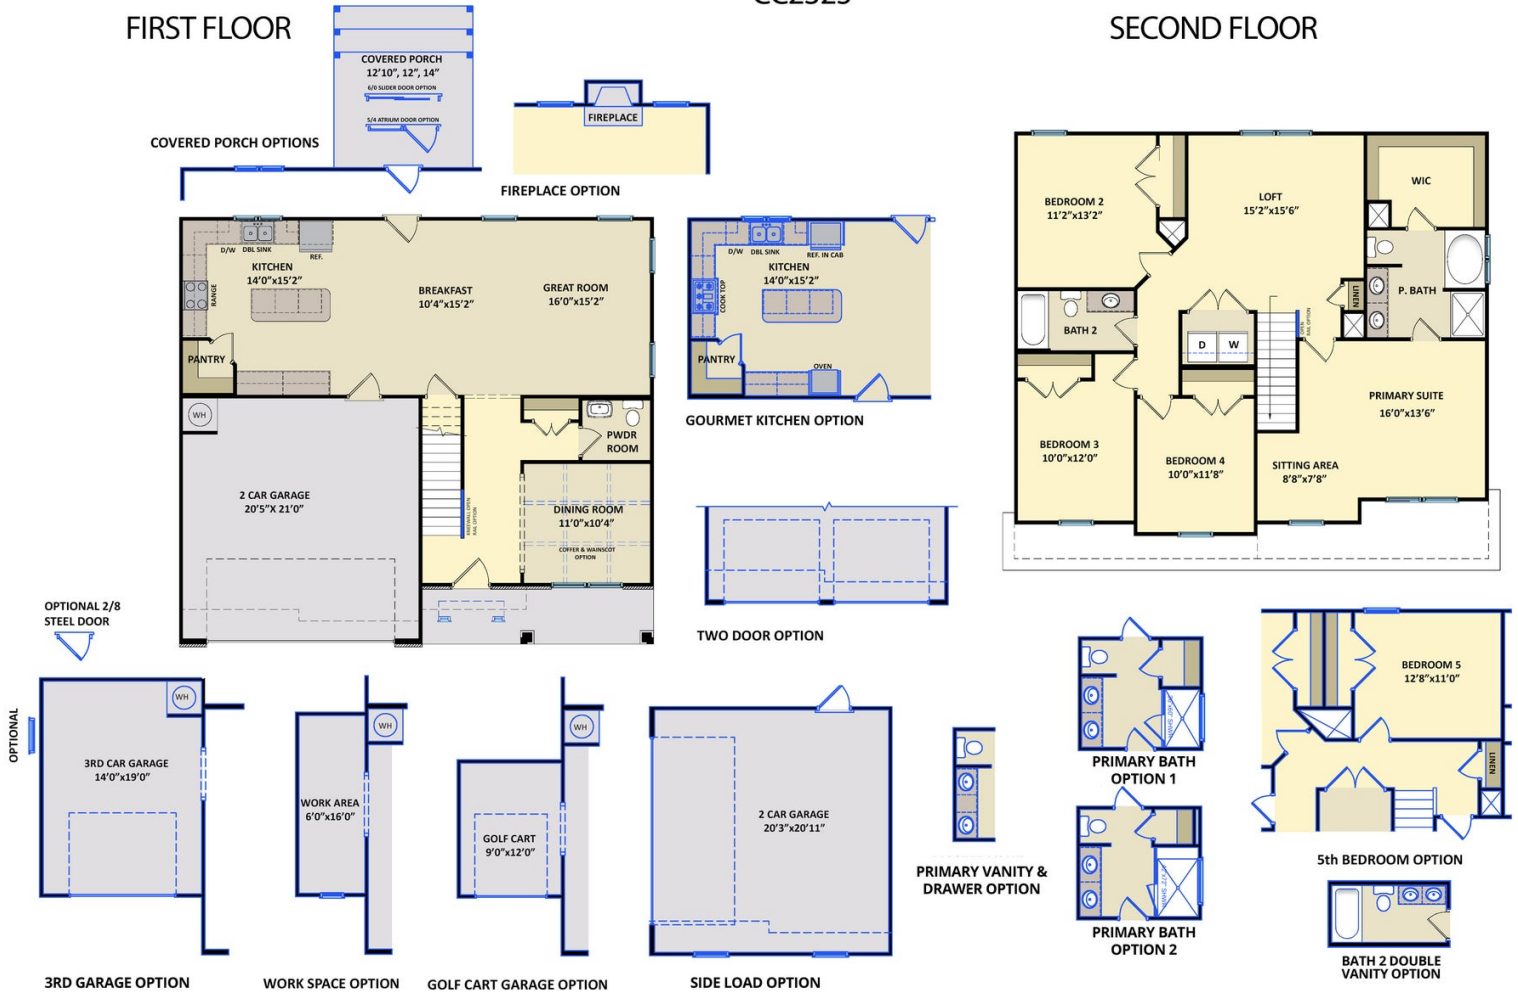

About 97 Wildlife Parkway

- Great room with gas fireplace with decorative mantle and granite surround in "Absolute Black".
- Kitchen open to breakfast area and great room with island, Seattle "Snow" shaker cabinets, granite countertops in "Azul Platino", subway tile backsplash in "Desert Grey" set in a brick pattern, and corner pantry; Stainless steel microwave, dishwasher and smooth top range.
- First floor with formal dining room painted in Sherwin Williams "Web Gray" with wainscoting detail and coffered ceiling.

ARCHIVED 8/22/2023

The Drayton
CC2325

FIRST FLOOR

SECOND FLOOR

Prices, plans, dimensions, features, specifications, materials, and availability of homes or communities are subject to change without notice or obligation. Illustrations are artists depictions only and may differ from completed improvements. All prices subject to change without notice. Please contact your sales associate before writing an offer.