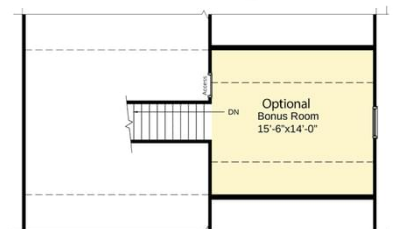

2,136 Sq. Ft.

2 Stories

4 Bed

2.5 Bath

Master Bed: Up

About Bailey

- Great room with fireplace
- Kitchen and breakfast area with island
- Gourmet kitchen option with double ovens
- Optional rear porch
- All bedrooms on second floor.
- Master suite with tray ceiling option, walk-in closet, his and hers sinks, garden tub, separate shower and private water closet.

...Read More Online

Elevation C

Elevation K

The Bailey
CC2136

FIRST FLOOR

SECOND FLOOR

SECOND FLOOR WITH BONUS ROOM

THIRD FLOOR