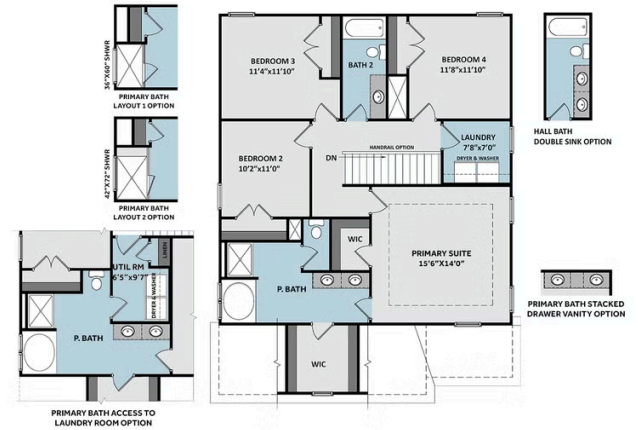

2,136 - 2,424 Sq. Ft.

2 Stories

4 Bed

2.5 Bath

Primary Bed: Up

## About Bailey

- Great room with optional gas log fireplace
- Open kitchen with island and optional extended breakfast area with views to the backyard; Gourmet kitchen appliance layout option with double wall ovens and cooktop
- Optional rear porch with 3 door options
- Primary suite on the second floor with optional tray ceiling, walk-in closet, primary bath with dual sinks, private water closet, optional drawer stack in vanity, and 3 tub/shower layout options.
  - Standard option with garden tub and separate shower

...Read More Online

Elevation C

ARCHIVED 7/24/2024

**THE BAILEY**

CC2136

**FIRST FLOOR**

**SECOND FLOOR**

**SECOND FLOOR (with Bonus Room)**