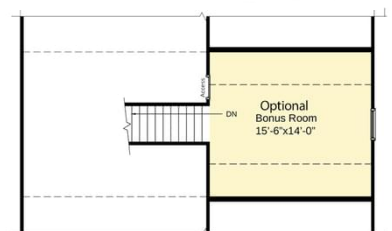

2,136 Sq. Ft.

2 Stories

4 Bed

2.5 Bath

Master Bed: Up

About Bailey

- Great room with fireplace
- Kitchen and breakfast area with island
- Gourmet kitchen option with double ovens
- Optional rear porch
- All bedrooms on second floor.
- Master suite with tray ceiling option, walk-in closet, his and hers sinks, garden tub, separate shower and private water closet.

...Read More Online

Elevation C

Elevation K

The Bailey
CC2136

FIRST FLOOR

SECOND FLOOR

SECOND FLOOR WITH BONUS ROOM

THIRD FLOOR