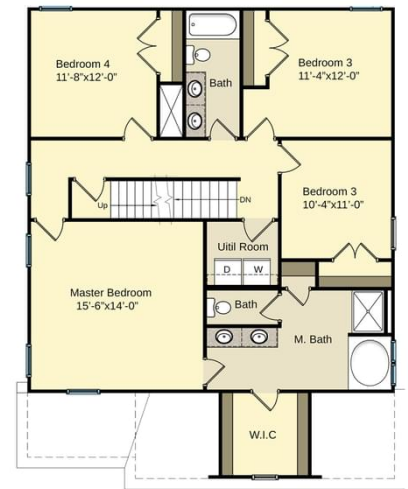

2,136 Sq. Ft.

2 Stories

4 Bed

2.5 Bath

Master Bed: Up

About Bailey

- Great room with fireplace
- Kitchen and breakfast area with island
- Gourmet kitchen option with double ovens
- Optional rear porch
- All bedrooms on second floor.
- Master suite with tray ceiling option, walk-in closet, his and hers sinks, garden tub, separate shower and private water closet.

...Read More Online

Elevation C

Elevation K

The Bailey
CC2136

FIRST FLOOR

SECOND FLOOR

SECOND FLOOR WITH BONUS ROOM

THIRD FLOOR