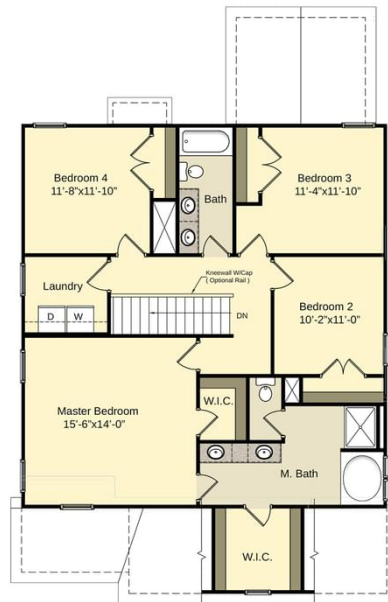

2,136 Sq. Ft.

2 Stories

4 Bed

2.5 Bath

Master Bed: Up

About Bailey

- Great room with fireplace
- Kitchen and breakfast area with island
- Gourmet kitchen option with double ovens
- Optional rear porch
- All bedrooms on second floor.
- Master suite with tray ceiling option, walk-in closet, his and hers sinks, garden tub, separate shower and private water closet.

...Read More Online

Elevation C

Elevation K

The Bailey
CC2136

FIRST FLOOR

SECOND FLOOR

SECOND FLOOR WITH BONUS ROOM

THIRD FLOOR