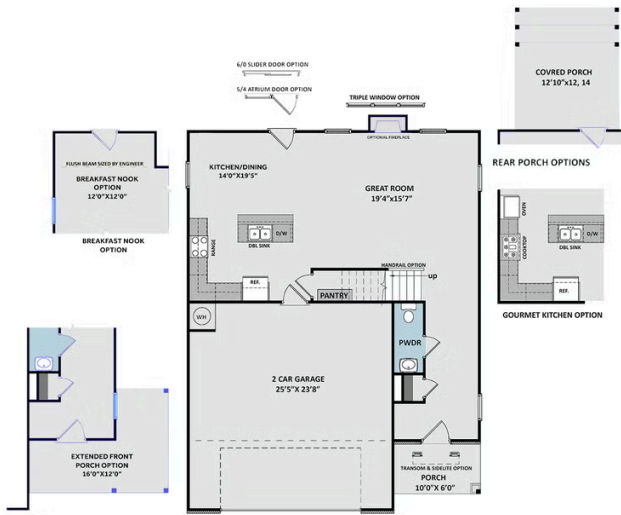

2,136 - 2,424 Sq. Ft.

2 Stories

4 Bed

2.5 Bath

Primary Bed: Up

## About Bailey

- Great room with optional gas log fireplace
- Open kitchen with island and optional extended breakfast area with views to the backyard; Gourmet kitchen appliance layout option with double wall ovens and cooktop
- Optional rear porch with 3 door options
- Primary suite on the second floor with optional tray ceiling, walk-in closet, primary bath with dual sinks, private water closet, optional drawer stack in vanity, and 3 tub/shower layout options.
  - Standard option with garden tub and separate shower

...Read More Online

Elevation C

ARCHIVED 7/24/2024

**THE BAILEY**

CC2136

**FIRST FLOOR**

**SECOND FLOOR**

**SECOND FLOOR (with Bonus Room)**