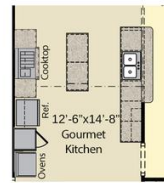

- This home features a primary suite and in-law suite on the first floor!
- Great room with gas log fireplace with decorative mantle and granite surround in "Absolute Black".
- Screened deck creates the perfect outdoor living space.
- Eat-in kitchen features island, granite countertops in "New Willow White", "Arctic White" subway tile backsplash in brick pattern, white shaker cabinets, pantry cabinets, breakfast area with views to the backyard, and sink overlooking great room; Stainless steel microwave, dishwasher, and smooth top range!

The Beaufort

CC3224

FIRST FLOOR

Gourmet Kitchen Option

3-Car Garage Option

Sideload Garage Option

SECOND FLOOR