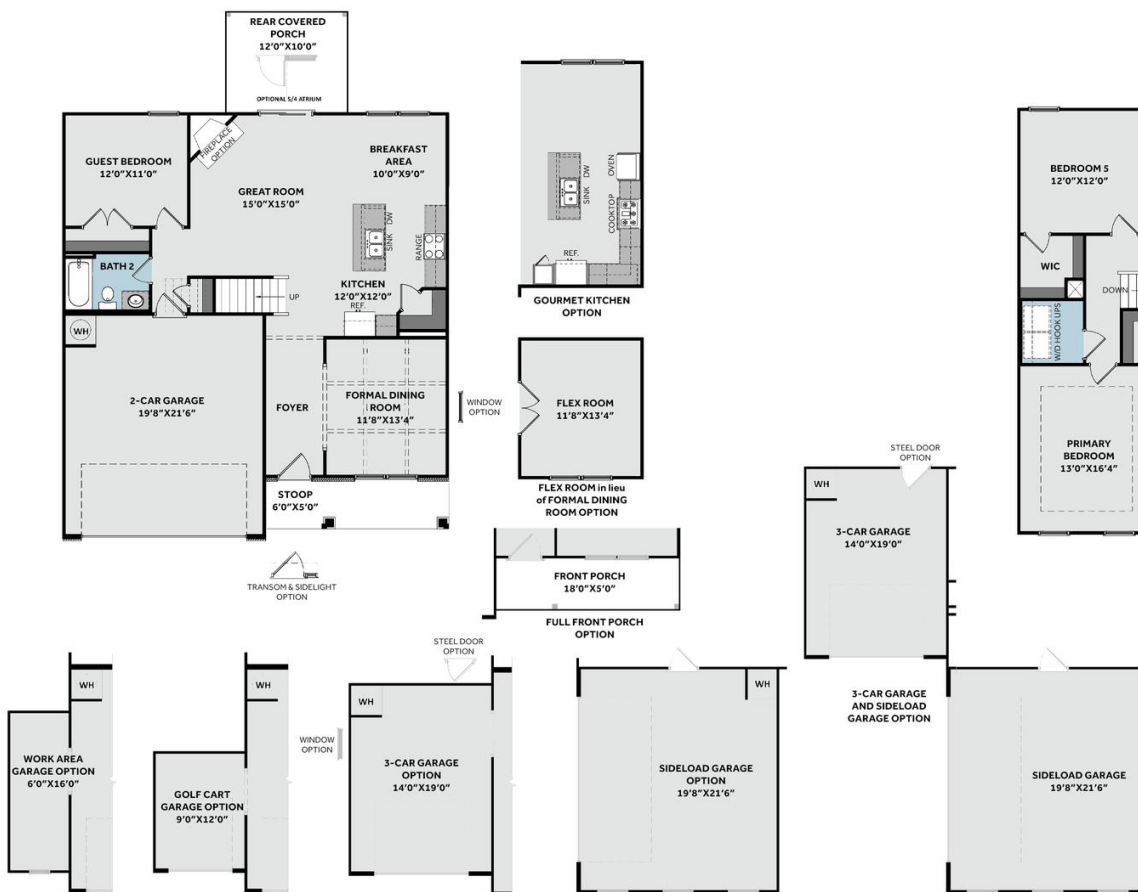

5 Beds

3.0 Baths

2 Car Garage

Primary Bedroom: Up

About 363 Lyman Drive

- First floor with flex room with tray ceiling and crown molding and full lite doors.
- Open kitchen with island overlooking the great room, granite countertops in "Azul Platino", natural stone mosaic herringbone tile, corner pantry, and breakfast area; Stainless steel microwave, dishwasher, and smooth top range.
- Great room with corner gas fireplace with decorative mantle and granite surround in "Absolute Black" and access to rear covered porch and grill patio through sliding glass door.
- Guest room located on first floor with hall access to full bathroom with vanity, tub/shower

THE PAMLICO
CC2522

FIRST FLOOR

SECOND FLOOR

Prices, plans, dimensions, features, specifications, materials, and availability of homes or communities are subject to change without notice or obligation. Illustrations are artists depictions only and may differ from completed improvements. All prices subject to change without notice. Please contact your sales associate before writing an offer.