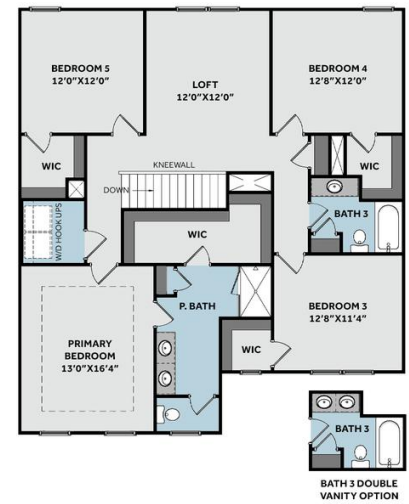

5 Beds

3.0 Baths

2 Car Garage

Primary Bedroom: Up

About 363 Lyman Drive

- First floor with flex room with tray ceiling and crown molding and full lite doors.
- Open kitchen with island overlooking the great room, granite countertops in "Azul Platino", natural stone mosaic herringbone tile, corner pantry, and breakfast area; Stainless steel microwave, dishwasher, and smooth top range.
- Great room with corner gas fireplace with decorative mantle and granite surround in "Absolute Black" and access to rear covered porch and grill patio through sliding glass door.
- Guest room located on first floor with hall access to full bathroom with vanity, tub/shower

THE PAMLICO
CC2522

FIRST FLOOR

SECOND FLOOR

Prices, plans, dimensions, features, specifications, materials, and availability of homes or communities are subject to change without notice or obligation. Illustrations are artists depictions only and may differ from completed improvements. All prices subject to change without notice. Please contact your sales associate before writing an offer.