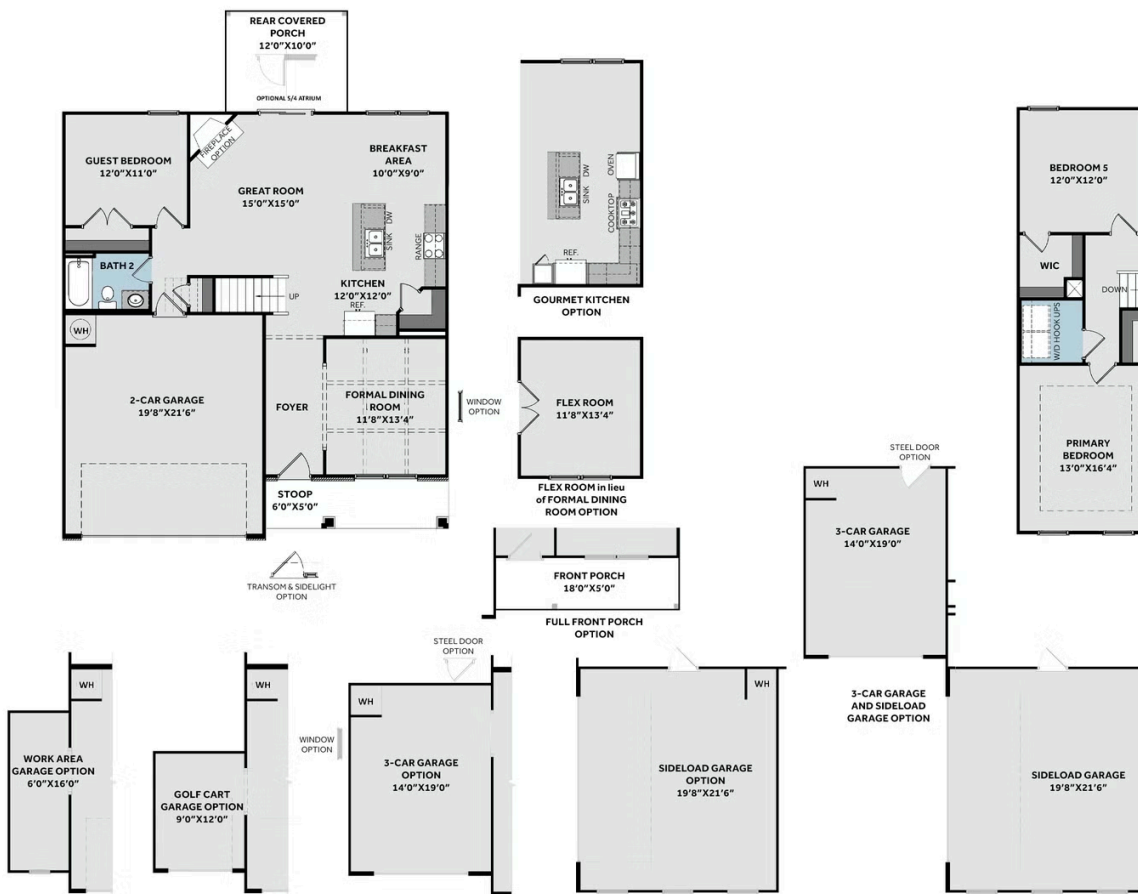

2,522 Sq Ft

2.0 Story

5 Beds

3.0 Baths

2 Car Garage

Primary Bedroom: Up

About 363 Lyman Drive

- First floor with flex room with tray ceiling and crown molding and full lite doors.
- Open kitchen with island overlooking the great room, granite countertops in "Azul Platino", natural stone mosaic herringbone tile, corner pantry, and breakfast area; Stainless steel microwave, dishwasher, and smooth top range.
- Great room with corner gas fireplace with decorative mantle and granite surround in "Absolute Black" and access to rear covered porch and grill patio through sliding glass door.
- Guest room located on first floor with hall access to full bathroom with vanity, tub/shower

ARCHIVED 11/5/2024

THE PAMLICO
CC2522

FIRST FLOOR

SECOND FLOOR