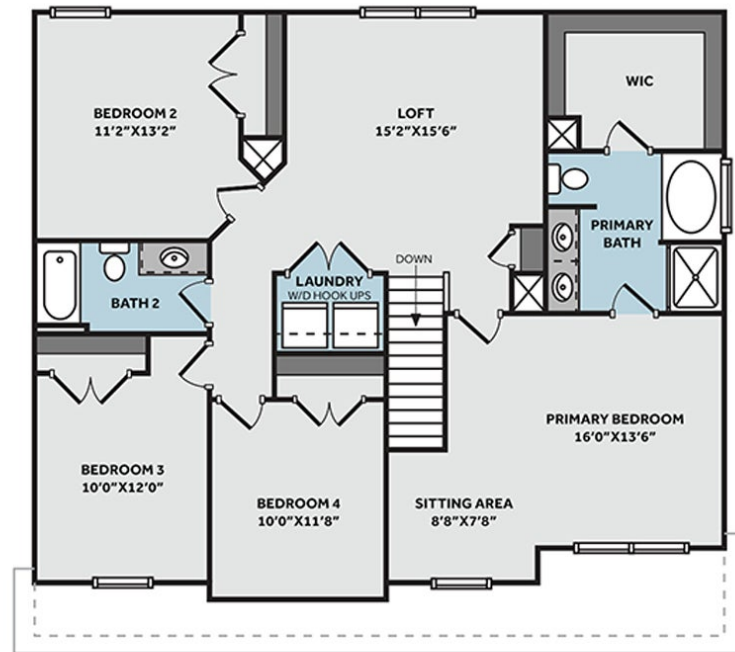

SECOND FLOOR

Prices, plans, dimensions, features, specifications, materials, and availability of homes or communities are subject to change without notice or obligation. Illustrations are artists depictions only and may differ from completed improvements. All prices subject to change without notice. Please contact your sales associate before writing an offer.