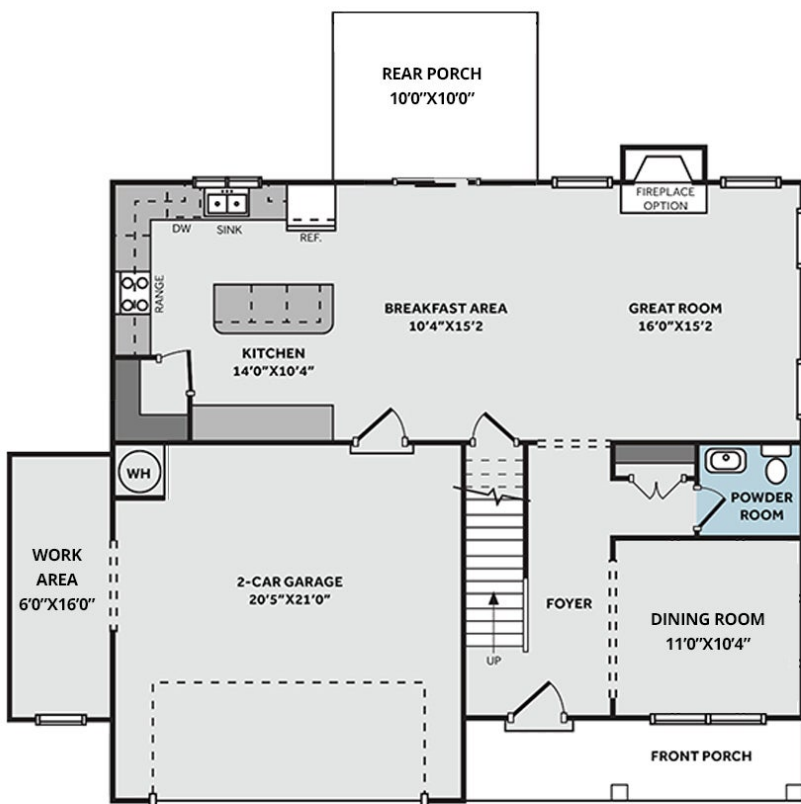

## About 415 Lyman Drive

- This home features a formal dining room, located off the foyer, painted in Sherwin Williams "Iron Ore" with two-piece crown molding.
- The spacious great room centers around a gas log fireplace with a floating mantle stained in "Loft Pine", creating a cozy atmosphere.
- Overlooking the great room and breakfast area, the kitchen is equipped with granite countertops in "New Caledonia", white shaker cabinets, a corner pantry, and a sink with backyard views, along with stainless steel appliances including a microwave, dishwasher, and smooth top range.

## FIRST FLOOR