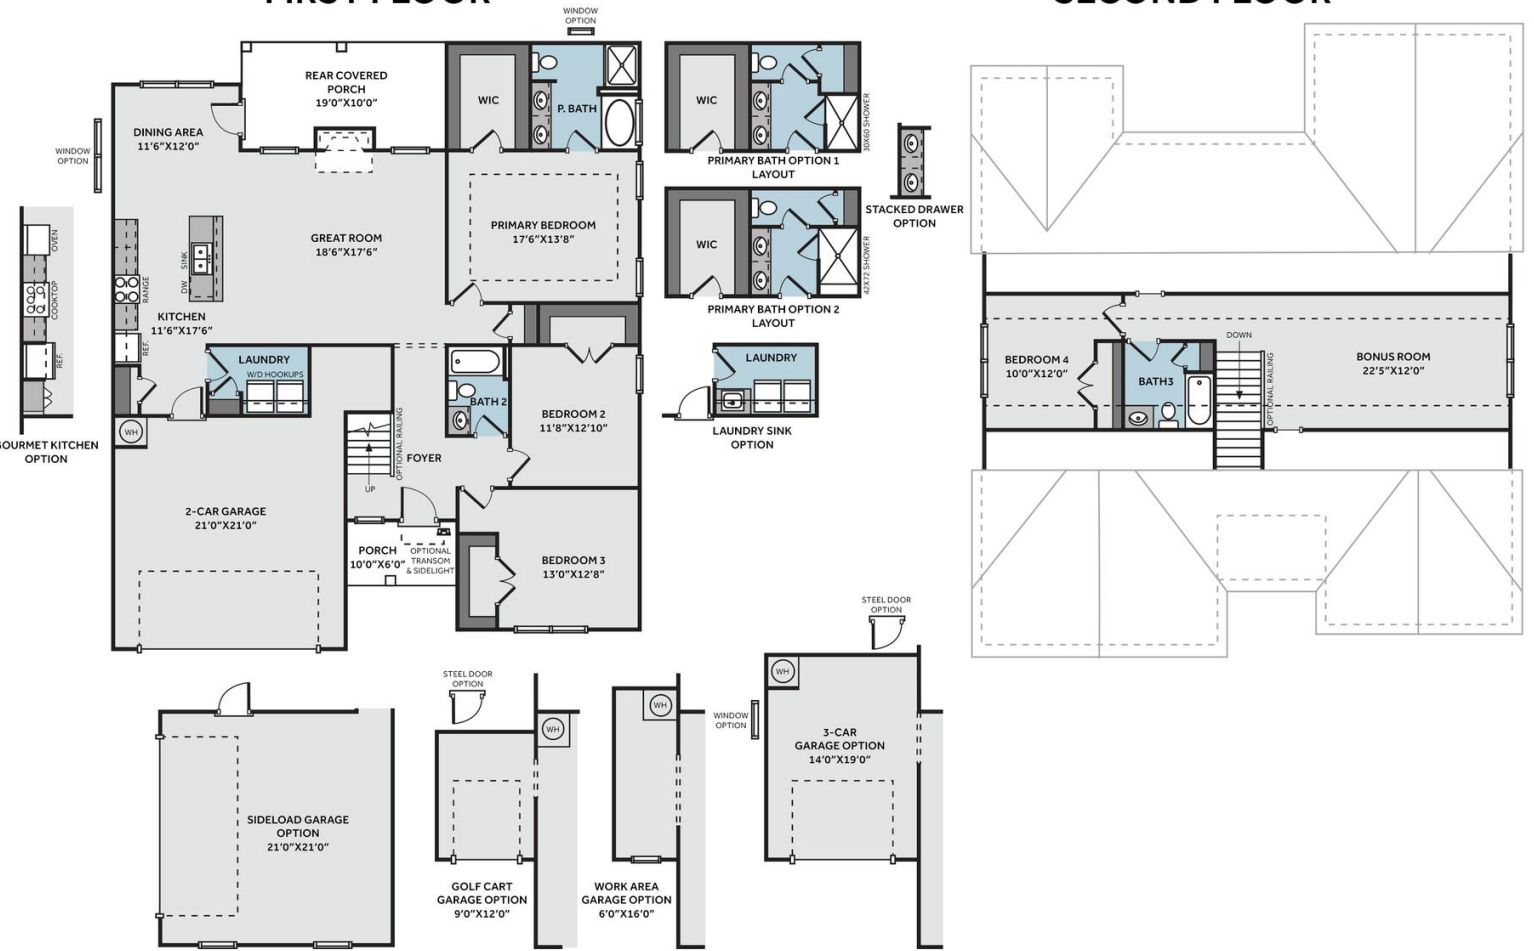

2,432 Sq. Ft.

1.5 Stories

4 Bed

3.0 Bath

Primary Bed: Down

About Cambridge

- Great room with optional gas log fireplace.
- Open kitchen with dining room with views to the backyard and double window option, island with sink overlooking the great room, and pantry; Gourmet kitchen appliance layout option with double wall ovens and cooktop
- First-floor laundry room in garage entry with linen closet, optional sink, and optional upper wall cabinets.
- Dining room with access to option rear covered porch.

...Read More Online

Elevation FH - NO DORMER

THE CAMBRIDGE

CC1850

FIRST FLOOR

SECOND FLOOR

Prices, plans, dimensions, features, specifications, materials, and availability of homes or communities are subject to change without notice or obligation. Illustrations are artists depictions only and may differ from completed improvements. All prices subject to change without notice. Please contact your sales associate before writing an offer.