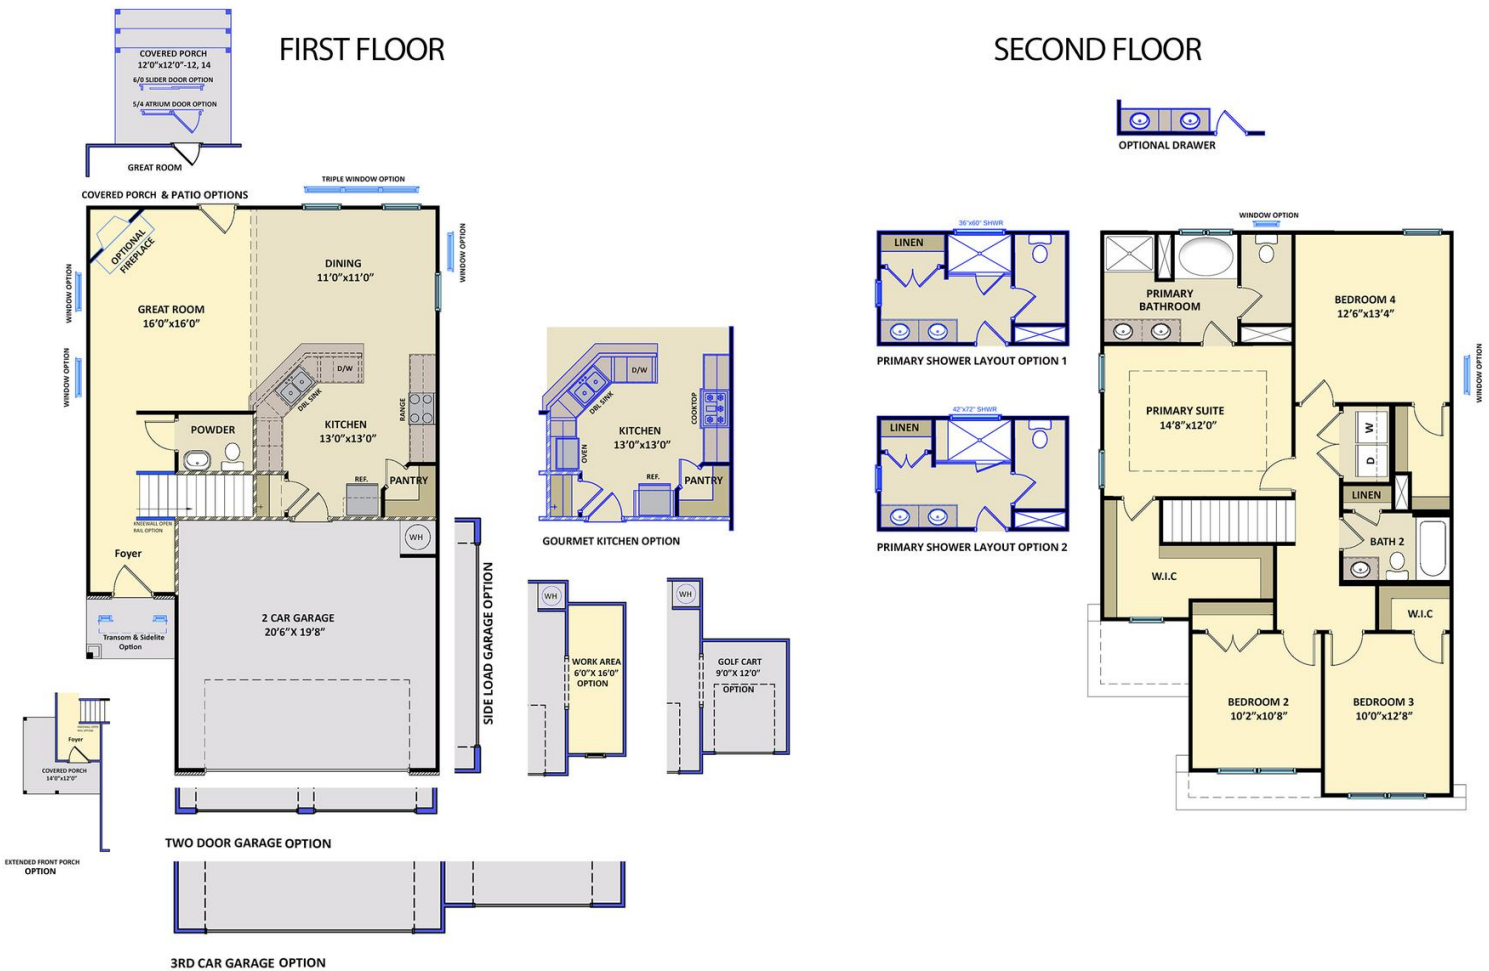

The Springfield
CC1884

FIRST FLOOR

SECOND FLOOR

Prices, plans, dimensions, features, specifications, materials, and availability of homes or communities are subject to change without notice or obligation. Illustrations are artists depictions only and may differ from completed improvements. All prices subject to change without notice. Please contact your sales associate before writing an offer.