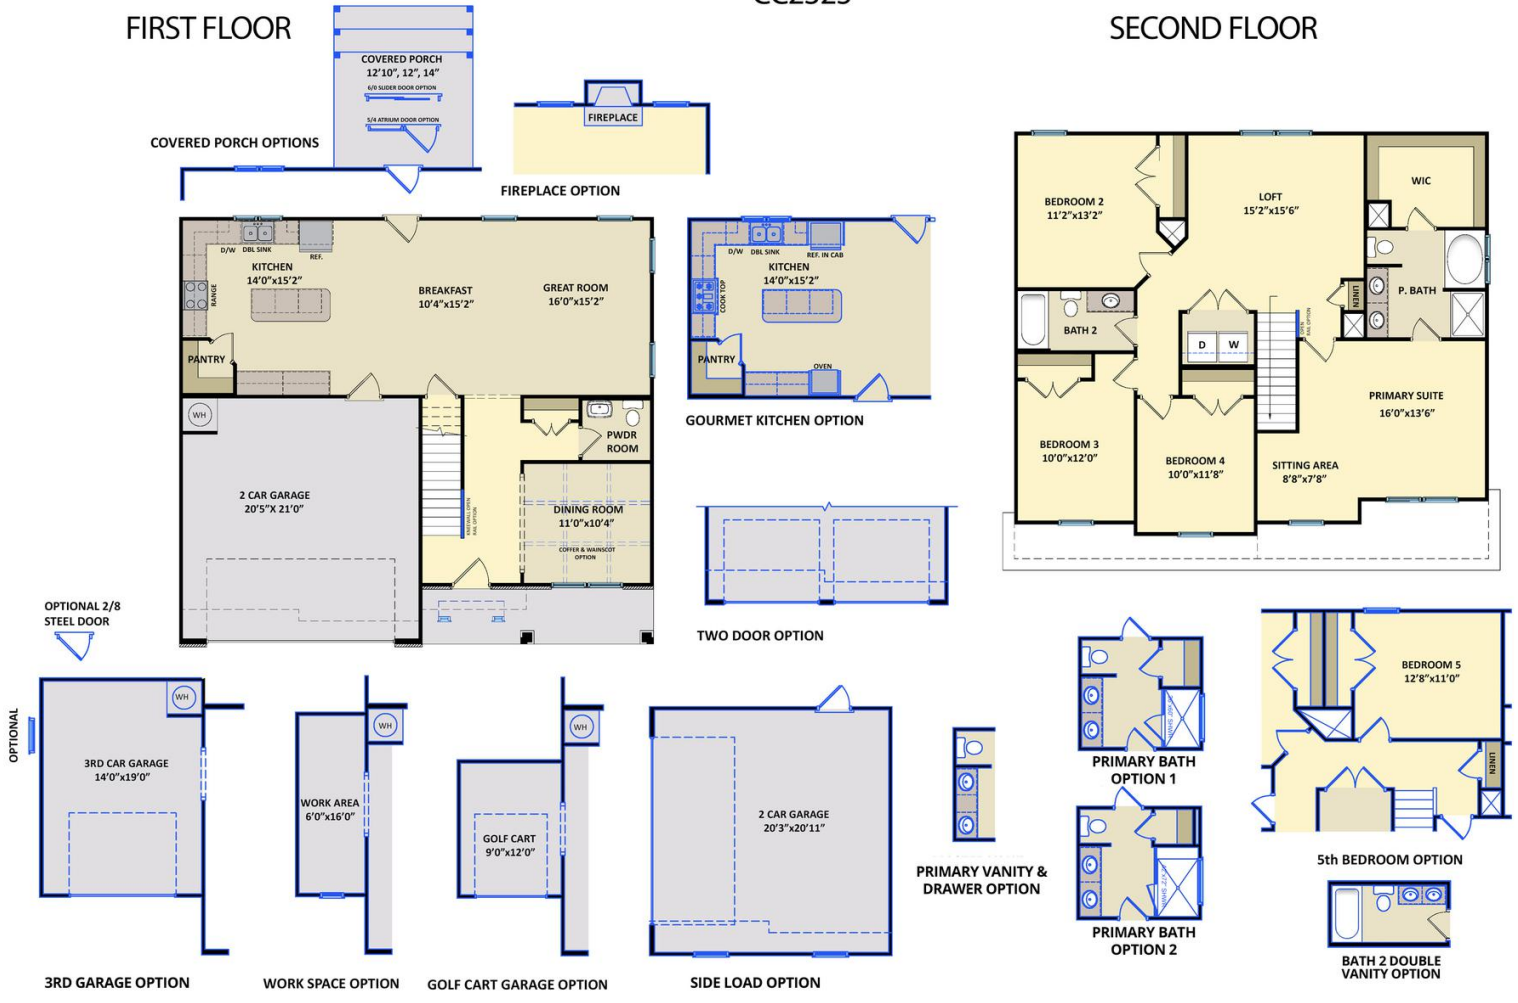

About 1334 Water Leaf Drive

- Great room with gas fireplace with decorative mantle and granite surround in "Absolute Black".
- Kitchen with island is open to breakfast area and great room, granite countertops in "Luna Pearl", subway tile backsplash in "Desert Gray" set in a brick pattern, white shaker cabinets, and corner pantry; Stainless steel microwave, dishwasher and smooth top range.
- Covered porch with grill patio is easily accessible through the breakfast area.
- First-floor with formal dining room painted in Sherwin Williams "Cityscape" with picture frame

The Drayton
CC2325

FIRST FLOOR

SECOND FLOOR

Prices, plans, dimensions, features, specifications, materials, and availability of homes or communities are subject to change without notice or obligation. Illustrations are artists depictions only and may differ from completed improvements. All prices subject to change without notice. Please contact your sales associate before writing an offer.