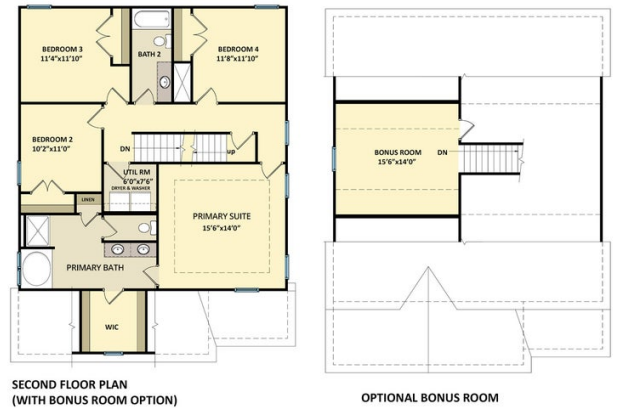

About 4778 Woodline Drive

- This home sits on a corner lot!
- Great room with gas log fireplace with decorative mantle and granite surround in "Absolute Black".
- Kitchen features island, granite countertops in "Azul Platino", subway tile backsplash in "Desert Gray" set in a brick pattern, white shaker cabinets, pantry, and extended breakfast nook with views to the backyard; Stainless steel microwave, dishwasher, and smooth top range.
- Covered porch with grill patio is accessible through the dining area.

ARCHIVED 11/07/2023

The Bailey
CC2136

FIRST FLOOR

SECOND FLOOR

SECOND FLOOR WITH BONUS ROOM

Prices, plans, dimensions, features, specifications, materials, and availability of homes or communities are subject to change without notice or obligation. Illustrations are artists depictions only and may differ from completed improvements. All prices subject to change without notice. Please contact your sales associate before writing an offer.