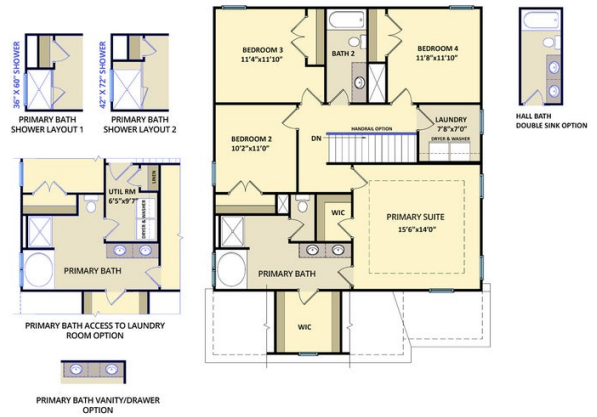

About 4778 Woodline Drive

- This home sits on a corner lot!
- Great room with gas log fireplace with decorative mantle and granite surround in "Absolute Black".
- Kitchen features island, granite countertops in "Azul Platino", subway tile backsplash in "Desert Gray" set in a brick pattern, white shaker cabinets, pantry, and extended breakfast nook with views to the backyard; Stainless steel microwave, dishwasher, and smooth top range.
- Covered porch with grill patio is accessible through the dining area.

ARCHIVED 11/07/2023

The Bailey
CC2136

FIRST FLOOR

SECOND FLOOR

SECOND FLOOR WITH BONUS ROOM

Prices, plans, dimensions, features, specifications, materials, and availability of homes or communities are subject to change without notice or obligation. Illustrations are artists depictions only and may differ from completed improvements. All prices subject to change without notice. Please contact your sales associate before writing an offer.