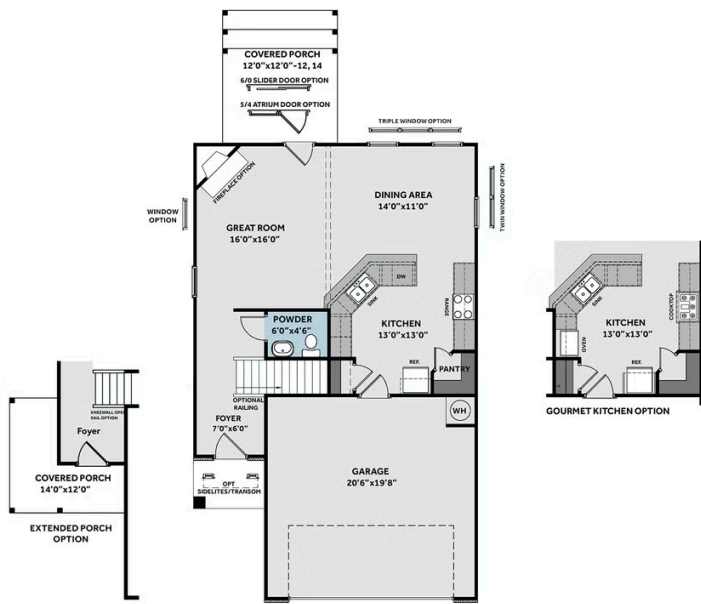

1,884 Sq Ft

2.0 Story

4 Beds

2.5 Baths

3 Car Garage

Primary Bedroom: Up

About 345 Sutherland Drive

- This home features a great room with a corner gas log fireplace with decorative mantle and granite surround in "Absolute Black".
- Rear covered deck and grill deck creates the perfect outdoor space and is easily accessible through the great room.
- Gourmet Kitchen with sink overlooking the great room, granite countertops in "Azul Platino", natural stone mosaic herringbone backsplash, white shaker cabinets, corner pantry, and open dining area with views to the backyard; Stainless steel microwave, dishwasher, double wall oven, and gas

ARCHIVED 6/17/2024

THE SPRINGFIELD

CC1884

FIRST FLOOR

SECOND FLOOR