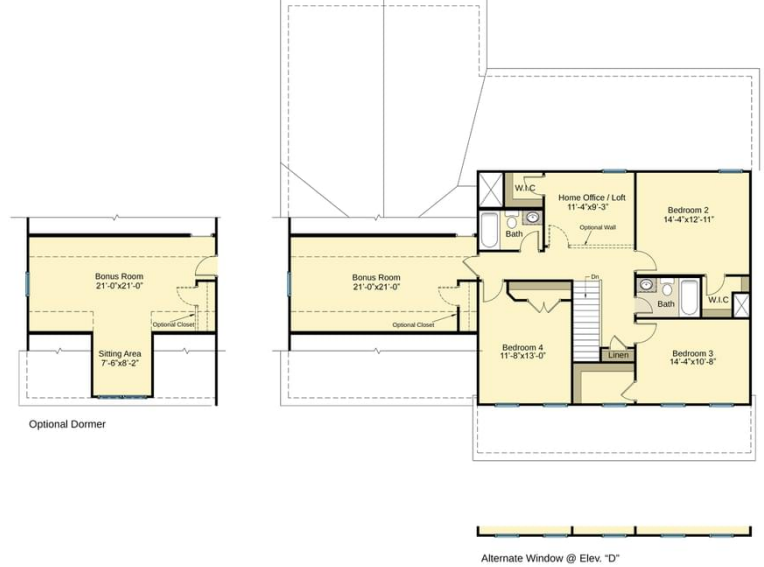

3,216 Sq. Ft.

2 Stories

4 - 6 Bed

3.5 Bath

2 - 3 Garage

Master Bed: Down

About Wagner

This home features a master suite on the first floor

- Kitchen with island
- Great room with fireplace
- Formal dining room with coffered ceiling and wainscoting detail option
- Formal living room with barn door option
- Carolina room
- Optional covered or screened porch

...Read More Online

Elevation B

Elevation C

Elevation D

The Wagner
CC3216

FIRST FLOOR

SECOND FLOOR

Prices, plans, dimensions, features, specifications, materials, and availability of homes or communities are subject to change without notice or obligation. Illustrations are artists depictions only and may differ from completed improvements. All prices subject to change without notice. Please contact your sales associate before writing an offer.