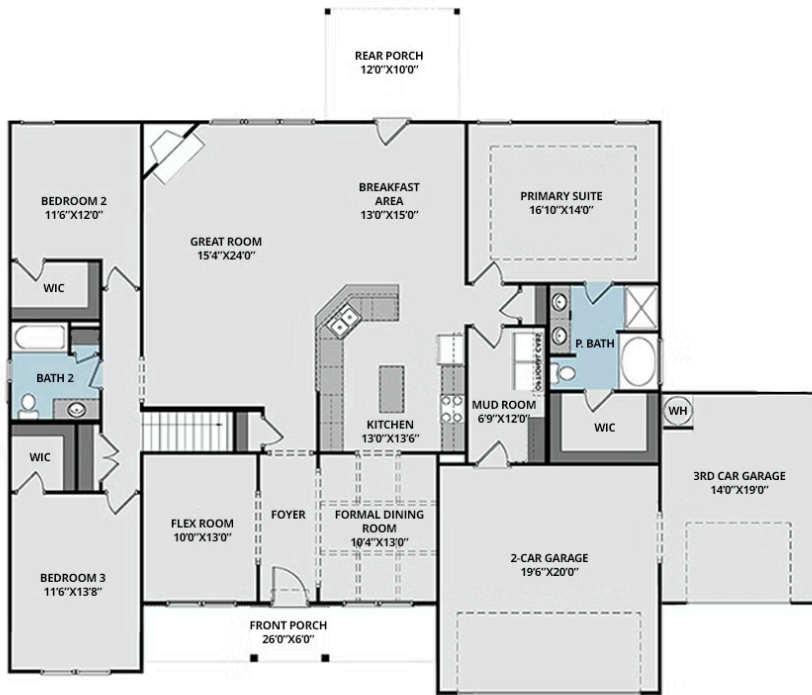

## About 997 Appaloosa Trail

- Formal dining room painted in Sherwin Williams "Gale Force" with coffered ceiling and picture frame wainscoting detail.
- Formal flex room located off the foyer and across from formal dining room.
- Great room with corner gas log fireplace with floating mantle stained in "Grey Chestnut".
- Kitchen open to great room with breakfast area and island, quartz countertops in "New Willow White", natural stone mosaic tile backsplash, white shaker cabinets; Stainless steel microwave, dishwasher, and gas range.

## FIRST FLOOR

## SECOND FLOOR