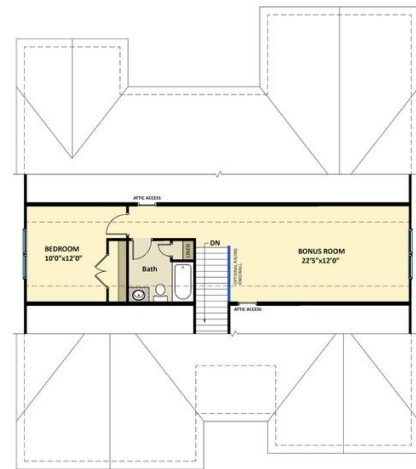

2,432 Sq. Ft.

1.5 Stories

4 Bed

3.0 Bath

Primary Bed: Down

About Cambridge

- Great room with optional gas log fireplace.
- Open kitchen with dining room with views to the backyard and double window option, island with sink overlooking the great room, and pantry; Gourmet kitchen appliance layout option with double wall ovens and cooktop
- First-floor laundry room in garage entry with linen closet, optional sink, and optional upper wall cabinets.
- Dining room with access to option rear covered porch.

...Read More Online

Elevation C

The Cambridge
CC1850

FIRST FLOOR

SECOND FLOOR

Prices, plans, dimensions, features, specifications, materials, and availability of homes or communities are subject to change without notice or obligation. Illustrations are artists depictions only and may differ from completed improvements. All prices subject to change without notice. Please contact your sales associate before writing an offer.