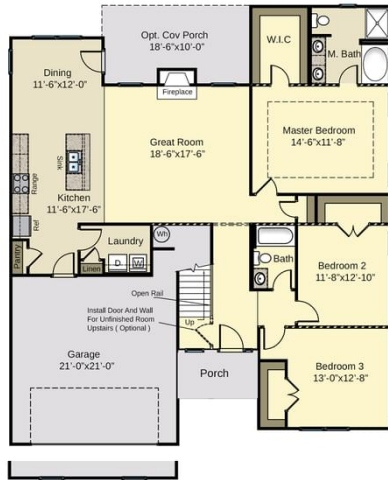

2,432 Sq. Ft.

1.5 Stories

4 Bed

3.0 Bath

2 - 3 Garage

Master Bed: Down

## About Cambridge

- Great room with fireplace
- Kitchen with breakfast area
- Optional covered porch
- Master suite on first floor with beautiful tray ceiling, walk-in closet, master bath with his and hers sinks, garden tub and separate shower
- 2 additional bedrooms on first floor with walk-in closets and access to full hall bathroom.
- Second floor with 4th bedroom, full bathroom and bonus room

**The Cambridge**  
CC1850

**FIRST FLOOR**

**SECOND FLOOR**

Master Bath Option

Optional Gourmet Kitchen

Optional 3rd Car Garage

Side Load Garage

Stair Option Sc Code