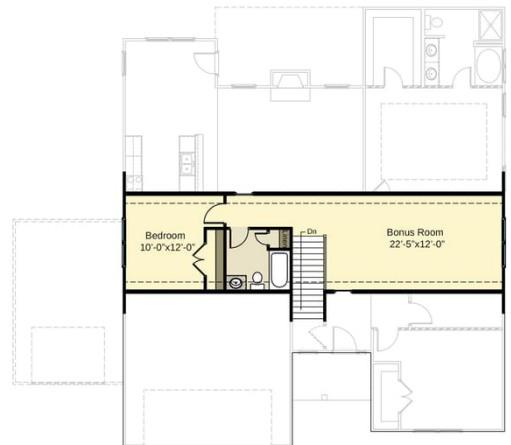

Prices, plans, dimensions, features, specifications, materials, and availability of homes or communities are subject to change without notice or obligation. Illustrations are artists depictions only and may differ from completed improvements. All prices subject to change without notice. Please contact your sales associate before writing an offer.