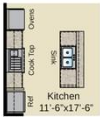

**The Cambridge**  
CC1850

**FIRST FLOOR**

**SECOND FLOOR**

Master Bath Option

Optional Gourmet Kitchen

Optional 3rd Car Garage

Side Load Garage

Stair Option Sc Code