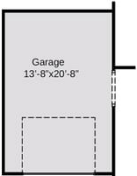

2,432 Sq. Ft.

1.5 Stories

4 Bed

3.0 Bath

2 - 3 Garage

Master Bed: Down

**The Cambridge**  
CC1850

**FIRST FLOOR**

**SECOND FLOOR**

Master Bath Option

Optional Gourmet Kitchen

Optional 3rd Car Garage

Side Load Garage

Stair Option Sc Code