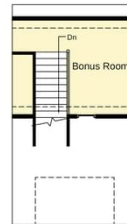

2,432 Sq. Ft.

1.5 Stories

4 Bed

3.0 Bath

2 - 3 Garage

Master Bed: Down

## About Cambridge

- Great room with fireplace
- Kitchen with breakfast area
- Optional covered porch
- Master suite on first floor with beautiful tray ceiling, walk-in closet, master bath with his and hers sinks, garden tub and separate shower
- 2 additional bedrooms on first floor with walk-in closets and access to full hall bathroom.
- Second floor with 4th bedroom, full bathroom and bonus room

**The Cambridge**  
CC1850

**FIRST FLOOR**

**SECOND FLOOR**

Master Bath Option

Optional Gourmet Kitchen

Optional 3rd Car Garage

Side Load Garage

Stair Option Sc Code