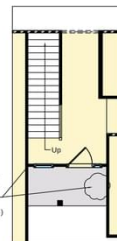

2,432 Sq. Ft.

1.5 Stories

4 Bed

3.0 Bath

2 - 3 Garage

Master Bed: Down

## About Cambridge

- Great room with fireplace
- Kitchen with breakfast area
- Optional covered porch
- Master suite on first floor with beautiful tray ceiling, walk-in closet, master bath with his and hers sinks, garden tub and separate shower
- 2 additional bedrooms on first floor with walk-in closets and access to full hall bathroom.
- Second floor with 4th bedroom, full bathroom and bonus room

**The Cambridge**  
CC1850

**FIRST FLOOR**

**SECOND FLOOR**

Master Bath Option

Optional Gourmet Kitchen

Optional 3rd Car Garage

Side Load Garage

Stair Option Sc Code