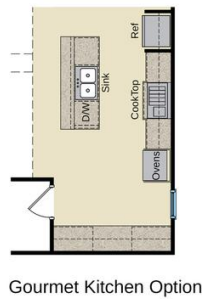

The Ivy Creek
CC1821

Prices, plans, dimensions, features, specifications, materials, and availability of homes or communities are subject to change without notice or obligation. Illustrations are artists depictions only and may differ from completed improvements. All prices subject to change without notice. Please contact your sales associate before writing an offer.