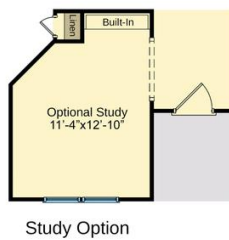

1,821 Sq. Ft.

1 Stories

3 Bed

2.0 Bath

Master Bed: Down

## About Ivy Creek

- Great room features a corner fireplace
- Optional covered patio.
- Kitchen with breakfast area includes pantry.
- Laundry room/mud room provides access to garage.
- The primary suite showcases a beautiful tray ceiling option, walk-in closet, garden tub, separate shower and dual sinks.
- 3 additional bedrooms with access to full bathroom with tub/shower combination.

...Read More Online

ARCHIVED 07/08/2022 -  
Elevation B

ARCHIVED 07/08/2022 -  
Elevation C

ARCHIVED 07/08/2022 -  
Elevation E

The Ivy Creek  
CC1821

Prices, plans, dimensions, features, specifications, materials, and availability of homes or communities are subject to change without notice or obligation. Illustrations are artists depictions only and may differ from completed improvements. All prices subject to change without notice. Please contact your sales associate before writing an offer.