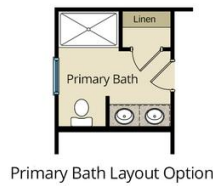

The Ivy Creek
CC1821

Prices, plans, dimensions, features, specifications, materials, and availability of homes or communities are subject to change without notice or obligation. Illustrations are artists depictions only and may differ from completed improvements. All prices subject to change without notice. Please contact your sales associate before writing an offer.