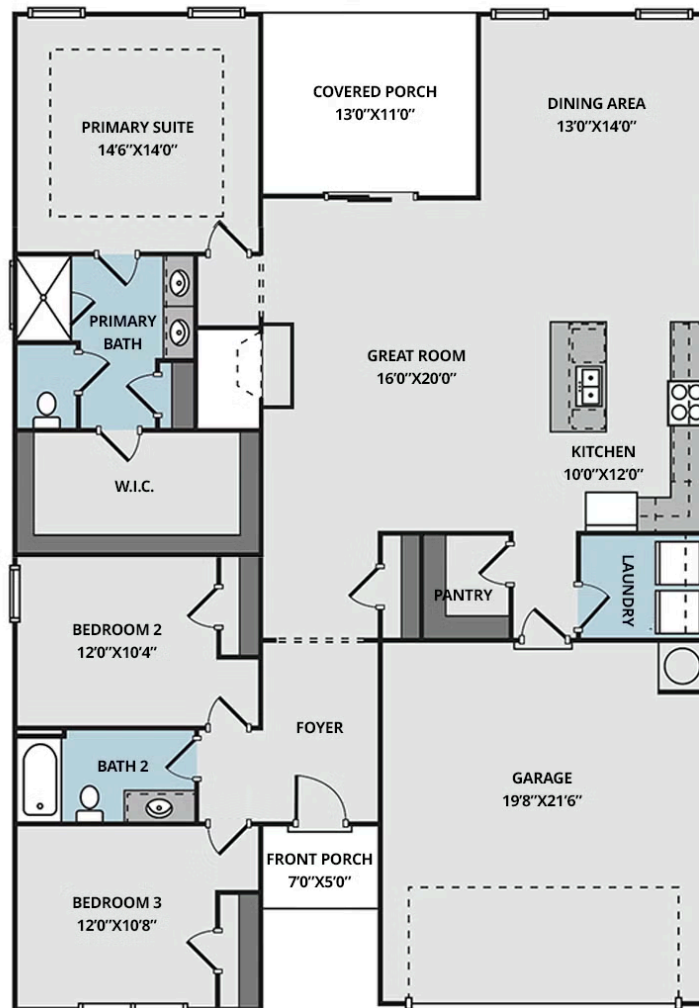

MAIN FLOOR

Prices, plans, dimensions, features, specifications, materials, and availability of homes or communities are subject to change without notice or obligation. Illustrations are artists depictions only and may differ from completed improvements. All prices subject to change without notice. Please contact your sales associate before writing an offer.