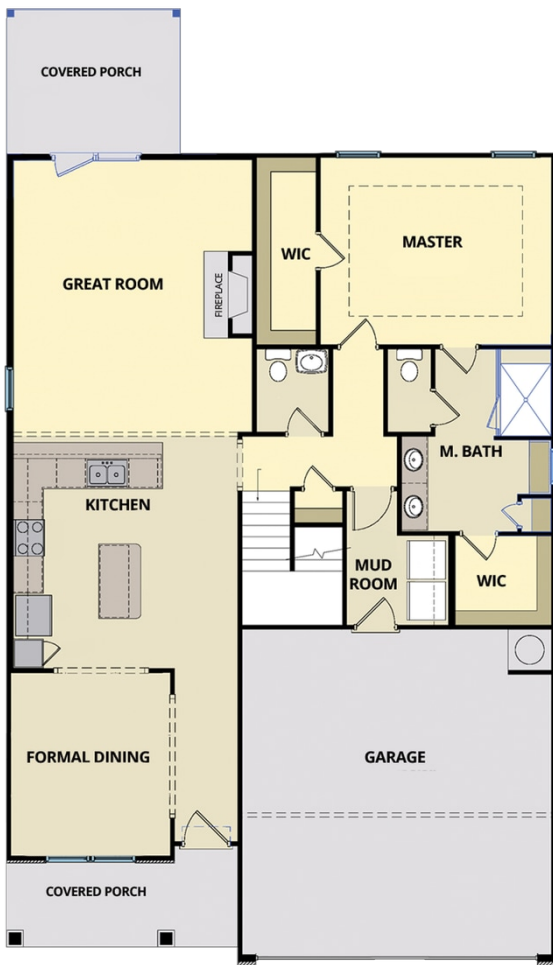

Elevation TW

2,695 Sq Ft

2.0 Story

4 Beds

3.5 Baths

2 Car Garage

Master Bedroom: Down

About 24 Abaco Way

- The Rivermist home features a stunning 2 story great room featuring a natural gas fireplace with a decorative mantle and a granite surround in "Steel Grey".
- Kitchen with island and bar seating, white shaker cabinets, quartz countertops in "New Willow White", natural stone mosaic backsplash in "Carrara", and pantry; Stainless steel microwave, dishwasher, and gas range.
- Covered porch and grill patio can be accessed through the great room.
- Formal dining room painted in Sherwin Williams Tradewind with a coffered ceiling and picture

FIRST FLOOR

SECOND FLOOR