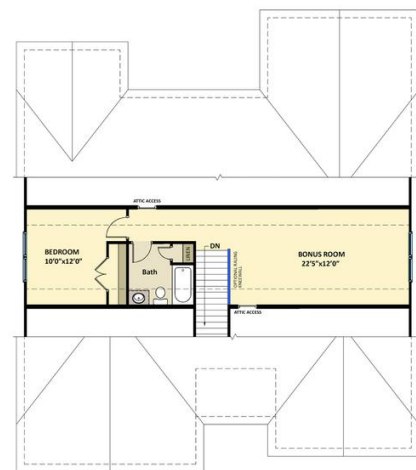

2,432 Sq. Ft.

1.5 Stories

4 Bed

3.0 Bath

Primary Bed: Down

## About Cambridge

- Great room with optional fireplace
- Open kitchen with breakfast area with views to the backyard and double window option - gourmet kitchen appliance layout option with double wall ovens and cooktop
- First-floor laundry room with optional sink
- Optional covered porch
- Master suite on first floor with beautiful tray ceiling, walk-in closet, master bath with his and hers sinks, garden tub and separate shower; Master bath option 1 and 2 or optional vanity with drawers

...Read More Online

Elevation B - NO DORMER

**The Cambridge**  
CC1850

**FIRST FLOOR**

**SECOND FLOOR**

Prices, plans, dimensions, features, specifications, materials, and availability of homes or communities are subject to change without notice or obligation. Illustrations are artists depictions only and may differ from completed improvements. All prices subject to change without notice. Please contact your sales associate before writing an offer.