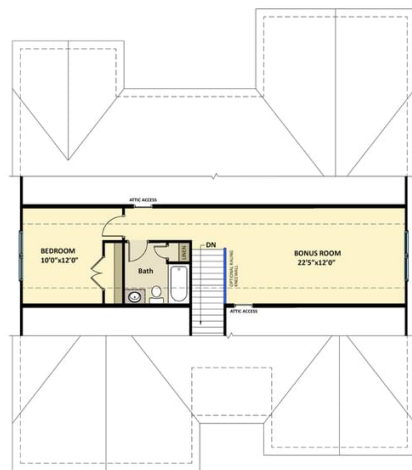

2,432 Sq. Ft.

1.5 Stories

4 Bed

3.0 Bath

Master Bed: Down

About Cambridge

- Great room with optional fireplace
- Open kitchen with breakfast area with views to the backyard and double window option - gourmet kitchen appliance layout option with double wall ovens and cooktop
- First-floor laundry room with optional sink
- Optional covered porch
- Master suite on first floor with beautiful tray ceiling, walk-in closet, master bath with his and hers sinks, garden tub and separate shower; Master bath option 1 and 2 or optional vanity with drawers

...Read More Online

Elevation B

Elevation C

Elevation D

SIMILAR HOME

The Cambridge
CC1850

FIRST FLOOR

SECOND FLOOR