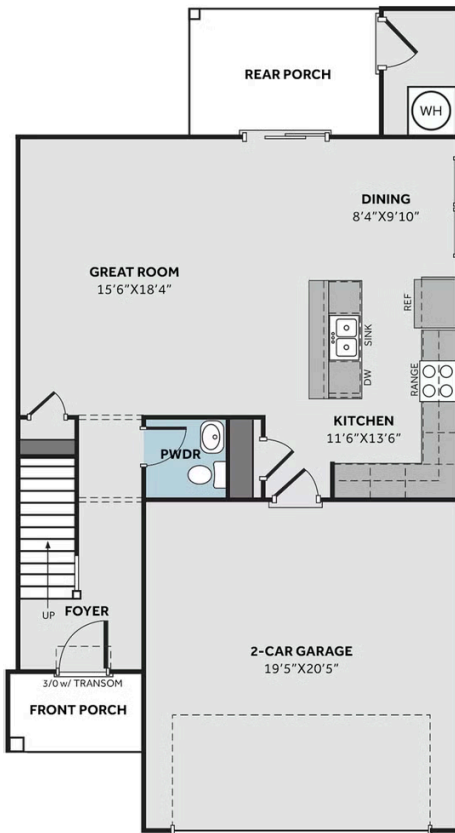

## About Patriot

Step into this thoughtfully designed townhome through a welcoming foyer with a convenient powder room, leading into an open-concept first floor designed for modern living. The spacious kitchen overlooks the great room and features a large island with seating, a pantry, and easy access to the garage. The adjacent dining area creates the perfect space for everyday meals and entertaining.

The great room opens to a covered rear porch with access to an exterior storage closet, providing additional outdoor living and storage space.

[...Read More Online](#)

Dogwood Elevation

### FIRST FLOOR

### SECOND FLOOR