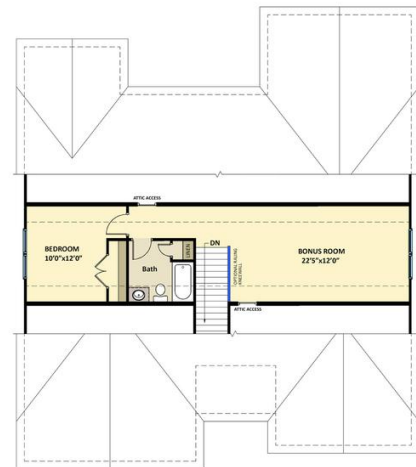

2,432 Sq. Ft.

1.5 Stories

4 Bed

3.0 Bath

Master Bed: Down

About Cambridge

- Great room with optional fireplace
- Open kitchen with breakfast area with views to the backyard and double window option - gourmet kitchen appliance layout option with double wall ovens and cooktop
- First-floor laundry room with optional sink
- Optional covered porch
- Master suite on first floor with beautiful tray ceiling, walk-in closet, master bath with his and hers sinks, garden tub and separate shower; Master bath option 1 and 2 or optional vanity with drawers

...Read More Online

Elevation C

The Cambridge
CC1850

FIRST FLOOR

SECOND FLOOR

Prices, plans, dimensions, features, specifications, materials, and availability of homes or communities are subject to change without notice or obligation. Illustrations are artists depictions only and may differ from completed improvements. All prices subject to change without notice. Please contact your sales associate before writing an offer.