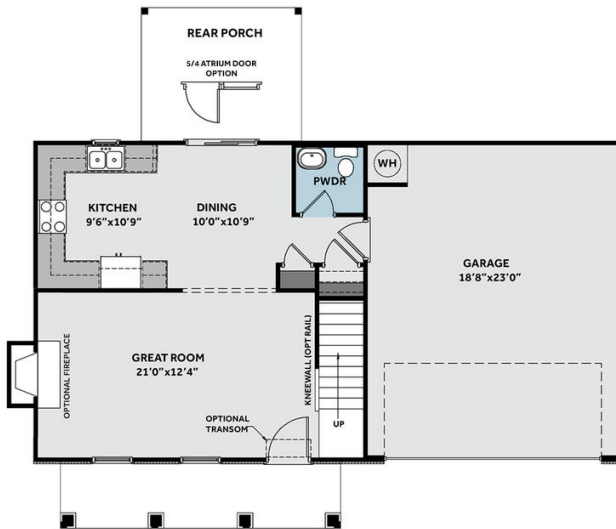

THE BAYOAK
CC1608

FIRST FLOOR