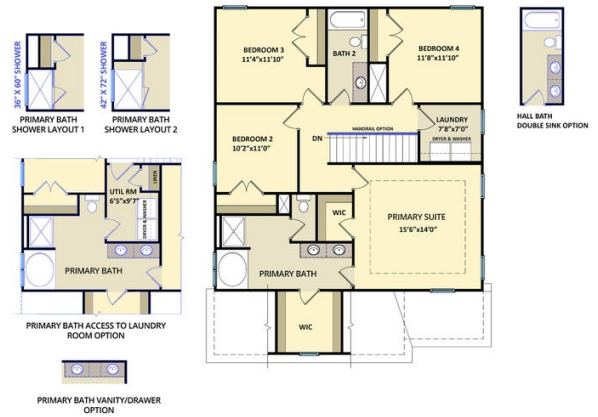

- Great room with gas log fireplace with decorative mantle and granite surround in "Absolute Black".
- Open kitchen with island, granite countertop in "Santa Cecilia Light", subway tile backsplash in "Arctic White" set in a brick pattern, white shaker cabinets, and extended breakfast area with views to the backyard; Stainless steel microwave, dishwasher, and smooth top range.
- Covered porch accessible through the dining area.
- Half-bath with pedestal sink and oval mirror.

ARCHIVED 11/07/2023

The Bailey
 CC2136

FIRST FLOOR

SECOND FLOOR

SECOND FLOOR WITH BONUS ROOM