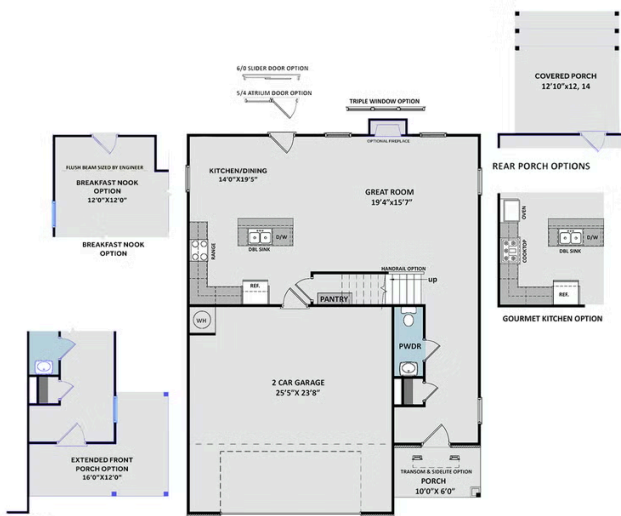

2,136 Sq. Ft.

2 Stories

4 Bed

2.5 Bath

Primary Bed: Up

## About Bailey

- Great room with optional gas log fireplace
- Open kitchen with island and optional extended breakfast area with views to the backyard; Gourmet kitchen appliance layout option with double wall ovens and cooktop
- Optional rear porch with 3 door options
- Primary suite on the second floor with optional tray ceiling, walk-in closet, primary bath with dual sinks, private water closet, optional drawer stack in vanity, and 3 tub/shower layout options.
  - Standard option with garden tub and separate shower

...Read More Online

Elevation B

Elevation C

Elevation F

**THE BAILEY**

CC2136

**FIRST FLOOR**

**SECOND FLOOR**

**SECOND FLOOR (with Bonus Room)**