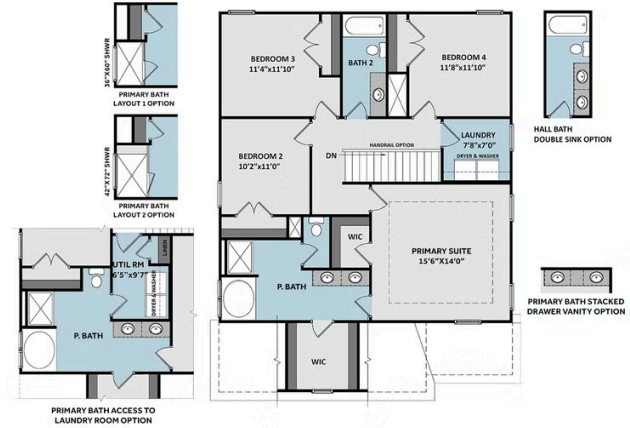

2,136 Sq. Ft.

2 Stories

4 Bed

2.5 Bath

Primary Bed: Up

## About Bailey

- Great room with optional gas log fireplace
- Open kitchen with island and optional extended breakfast area with views to the backyard; Gourmet kitchen appliance layout option with double wall ovens and cooktop
- Optional rear porch with 3 door options
- Primary suite on the second floor with optional tray ceiling, walk-in closet, primary bath with dual sinks, private water closet, optional drawer stack in vanity, and 3 tub/shower layout options.
  - Standard option with garden tub and separate shower

...Read More Online

Elevation B

Elevation C

Elevation F

**THE BAILEY**

CC2136

**FIRST FLOOR**

**SECOND FLOOR**

**SECOND FLOOR (with Bonus Room)**