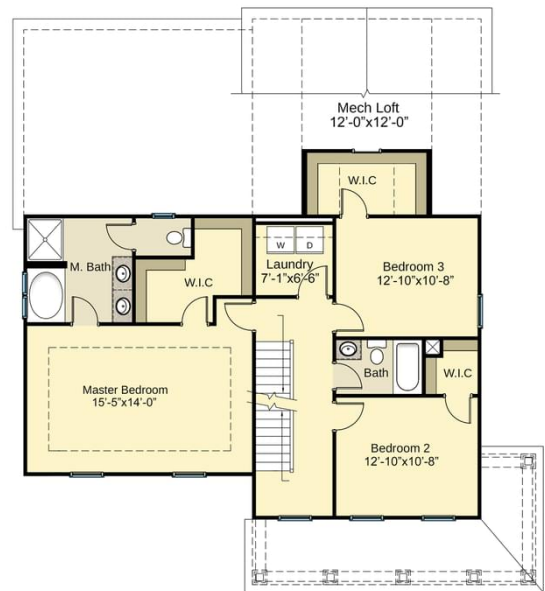

5 Beds

4.5 Baths

2 Car Garage

Master Bedroom: Up

About 328 Spruce Pine Trail

- In-law suite on the first floor features a tray ceiling, walk-in closet, his and hers sinks with cultured marble vanity, walk-in shower, tile flooring, linen closet, and private water closet
- Great room showcases gas log fireplace
- Covered porch and grill patio creates the perfect outdoor space
- Kitchen features granite countertops, white cabinets, subway tile backsplash, stainless steel microwave, dishwasher, gas range, satin nickel finishes, pantry with wood shelving, bar top seating, and sink overlooking the great room!

The Benton
 CC3060

FIRST FLOOR

Garage Door Elevation KS1

SECOND FLOOR

THIRD FLOOR

Prices, plans, dimensions, features, specifications, materials, and availability of homes or communities are subject to change without notice or obligation. Illustrations are artists depictions only and may differ from completed improvements. All prices subject to change without notice. Please contact your sales associate before writing an offer.