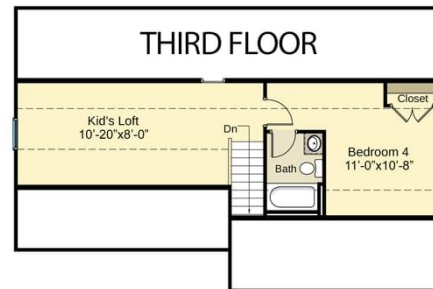

5 Beds

4.5 Baths

2 Car Garage

Master Bedroom: Up

About 328 Spruce Pine Trail

- In-law suite on the first floor features a tray ceiling, walk-in closet, his and hers sinks with cultured marble vanity, walk-in shower, tile flooring, linen closet, and private water closet
- Great room showcases gas log fireplace
- Covered porch and grill patio creates the perfect outdoor space
- Kitchen features granite countertops, white cabinets, subway tile backsplash, stainless steel microwave, dishwasher, gas range, satin nickel finishes, pantry with wood shelving, bar top seating, and sink overlooking the great room!

The Benton
 CC3060

FIRST FLOOR

Garage Door Elevation KS1

SECOND FLOOR

THIRD FLOOR

Prices, plans, dimensions, features, specifications, materials, and availability of homes or communities are subject to change without notice or obligation. Illustrations are artists depictions only and may differ from completed improvements. All prices subject to change without notice. Please contact your sales associate before writing an offer.