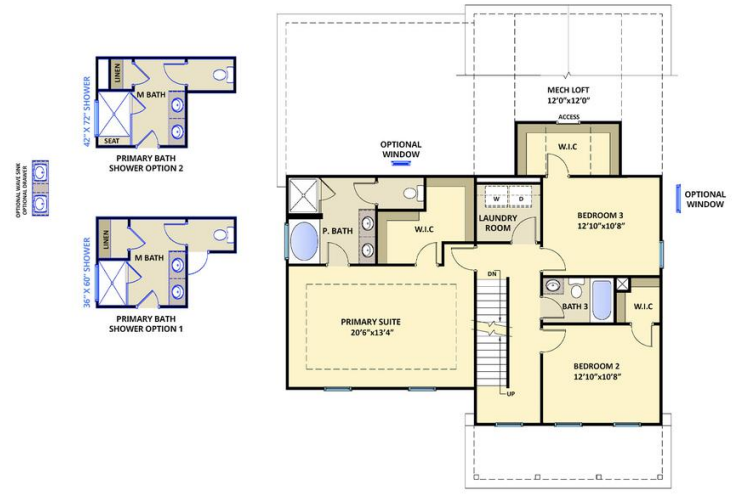

About 424 Ingram Ridge Court

Model home may have upgrades not reflected in sales price. NOT FOR SALE.

- In-law suite on the first floor features a tray ceiling, hardwood flooring, walk-in closet, his and hers sinks with cultured marble vanity, walk-in shower, tile flooring, linen closet, and private water closet
- Great room showcases gas log fireplace
- Screened in deck and grill deck create the perfect outdoor space
- Gourmet kitchen features granite countertops, white cabinets, subway tile backsplash, stainless

The Benton
CC3060

FIRST FLOOR

SECOND FLOOR

THIRD FLOOR

Prices, plans, dimensions, features, specifications, materials, and availability of homes or communities are subject to change without notice or obligation. Illustrations are artists depictions only and may differ from completed improvements. All prices subject to change without notice. Please contact your sales associate before writing an offer.