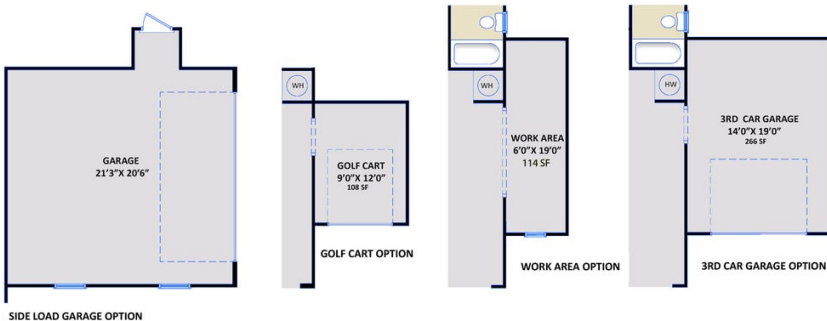

Primary Bedroom: Up

About 536 Ingram Ridge Court

- Great Room with gas log fireplace and built-in shelving
- Elegant formal dining room with stunning coffered ceiling and wainscoting detail
- Two-piece crown molding throughout main living space
- Kitchen features granite countertops, arctic white subway tile backsplash, white shaker cabinets, stainless steel microwave, dishwasher, and gas range, satin nickel finishes, sink overlooking the great room, breakfast area, spacious butler's pantry, and pantry with wood shelves
- Guest room on 1st floor with access to hall bath with tub/shower combination and tile flooring

ARCHIVED 8/16/2023

The Roanoke
CC3156

FIRST FLOOR

SECOND FLOOR

SIDE LOAD GARAGE OPTION

Prices, plans, dimensions, features, specifications, materials, and availability of homes or communities are subject to change without notice or obligation. Illustrations are artists depictions only and may differ from completed improvements. All prices subject to change without notice. Please contact your sales associate before writing an offer.