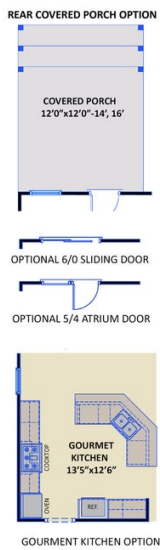

Priced

\$534,750

Elevation K

3,156 Sq Ft

2.0 Story

5 Beds

3.0 Baths

2 Car Garage

Primary Bedroom: Up

About 536 Ingram Ridge Court

- Great Room with gas log fireplace and built-in shelving
- Elegant formal dining room with stunning coffered ceiling and wainscoting detail
- Two-piece crown molding throughout main living space
- Kitchen features granite countertops, arctic white subway tile backsplash, white shaker cabinets, stainless steel microwave, dishwasher, and gas range, satin nickel finishes, sink overlooking the great room, breakfast area, spacious butler's pantry, and pantry with wood shelves
- Guest room on 1st floor with access to hall bath with tub/shower combination and tile flooring

ARCHIVED 8/16/2023

The Roanoke
CC3156

FIRST FLOOR

SECOND FLOOR

SIDE LOAD GARAGE OPTION

Prices, plans, dimensions, features, specifications, materials, and availability of homes or communities are subject to change without notice or obligation. Illustrations are artists depictions only and may differ from completed improvements. All prices subject to change without notice. Please contact your sales associate before writing an offer.