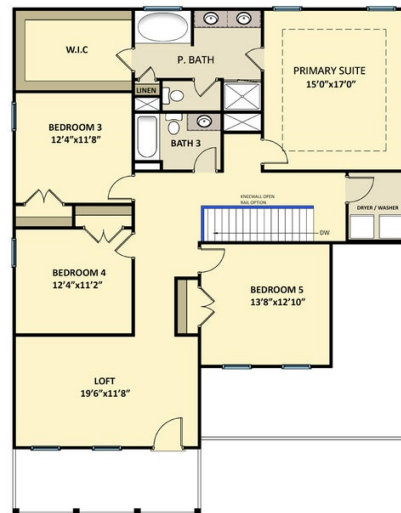

Priced

\$534,750

Elevation K

3,156 Sq Ft

2.0 Story

5 Beds

3.0 Baths

2 Car Garage

Primary Bedroom: Up

About 536 Ingram Ridge Court

- Great Room with gas log fireplace and built-in shelving
- Elegant formal dining room with stunning coffered ceiling and wainscoting detail
- Two-piece crown molding throughout main living space
- Kitchen features granite countertops, arctic white subway tile backsplash, white shaker cabinets, stainless steel microwave, dishwasher, and gas range, satin nickel finishes, sink overlooking the great room, breakfast area, spacious butler's pantry, and pantry with wood shelves
- Guest room on 1st floor with access to hall bath with tub/shower combination and tile flooring

ARCHIVED 8/16/2023

The Roanoke
CC3156

FIRST FLOOR

SECOND FLOOR

SIDE LOAD GARAGE OPTION

Prices, plans, dimensions, features, specifications, materials, and availability of homes or communities are subject to change without notice or obligation. Illustrations are artists depictions only and may differ from completed improvements. All prices subject to change without notice. Please contact your sales associate before writing an offer.