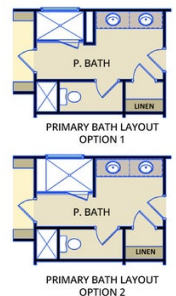

Primary Bedroom: Up

About 536 Ingram Ridge Court

- Great Room with gas log fireplace and built-in shelving
- Elegant formal dining room with stunning coffered ceiling and wainscoting detail
- Two-piece crown molding throughout main living space
- Kitchen features granite countertops, arctic white subway tile backsplash, white shaker cabinets, stainless steel microwave, dishwasher, and gas range, satin nickel finishes, sink overlooking the great room, breakfast area, spacious butler's pantry, and pantry with wood shelves
- Guest room on 1st floor with access to hall bath with tub/shower combination and tile flooring

ARCHIVED 8/16/2023

The Roanoke
CC3156

FIRST FLOOR

SECOND FLOOR

SIDE LOAD GARAGE OPTION

Prices, plans, dimensions, features, specifications, materials, and availability of homes or communities are subject to change without notice or obligation. Illustrations are artists depictions only and may differ from completed improvements. All prices subject to change without notice. Please contact your sales associate before writing an offer.