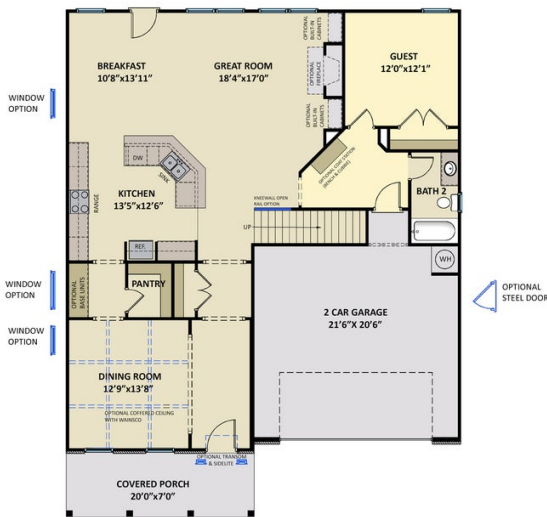

Primary Bedroom: Up

About 536 Ingram Ridge Court

- Great Room with gas log fireplace and built-in shelving
- Elegant formal dining room with stunning coffered ceiling and wainscoting detail
- Two-piece crown molding throughout main living space
- Kitchen features granite countertops, arctic white subway tile backsplash, white shaker cabinets, stainless steel microwave, dishwasher, and gas range, satin nickel finishes, sink overlooking the great room, breakfast area, spacious butler's pantry, and pantry with wood shelves
- Guest room on 1st floor with access to hall bath with tub/shower combination and tile flooring

ARCHIVED 8/16/2023

The Roanoke
CC3156

FIRST FLOOR

SECOND FLOOR

SIDE LOAD GARAGE OPTION

Prices, plans, dimensions, features, specifications, materials, and availability of homes or communities are subject to change without notice or obligation. Illustrations are artists depictions only and may differ from completed improvements. All prices subject to change without notice. Please contact your sales associate before writing an offer.