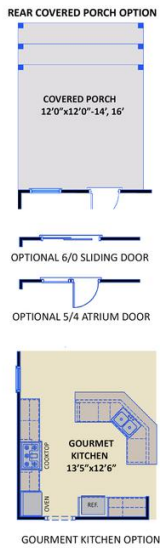

2.0 Story

5 Beds

3.0 Baths

2 Car Garage

Master Bedroom: Up

About 541 Ingram Ridge Court

- Great Room with gas log fireplace with decorative mantle and granite surround, and built-in shelving.
- Elegant formal dining room painted in Sherwin Williams "Comfort Gray" with stunning coffered ceiling and wainscoting detail.
- Two-piece crown molding throughout main living space
- Staircase with metal balusters.
- Gourmet kitchen features granite countertops in "Ashen White", "Arctic White" subway tile

The Roanoke
 CC3156

FIRST FLOOR

SECOND FLOOR

SIDE LOAD GARAGE OPTION

Prices, plans, dimensions, features, specifications, materials, and availability of homes or communities are subject to change without notice or obligation. Illustrations are artists depictions only and may differ from completed improvements. All prices subject to change without notice. Please contact your sales associate before writing an offer.