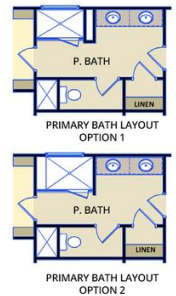

2.0 Story

5 Beds

3.0 Baths

2 Car Garage

Master Bedroom: Up

About 541 Ingram Ridge Court

- Great Room with gas log fireplace with decorative mantle and granite surround, and built-in shelving.
- Elegant formal dining room painted in Sherwin Williams "Comfort Gray" with stunning coffered ceiling and wainscoting detail.
- Two-piece crown molding throughout main living space
- Staircase with metal balusters.
- Gourmet kitchen features granite countertops in "Ashen White", "Arctic White" subway tile

The Roanoke
 CC3156

FIRST FLOOR

SECOND FLOOR

SIDE LOAD GARAGE OPTION

Prices, plans, dimensions, features, specifications, materials, and availability of homes or communities are subject to change without notice or obligation. Illustrations are artists depictions only and may differ from completed improvements. All prices subject to change without notice. Please contact your sales associate before writing an offer.