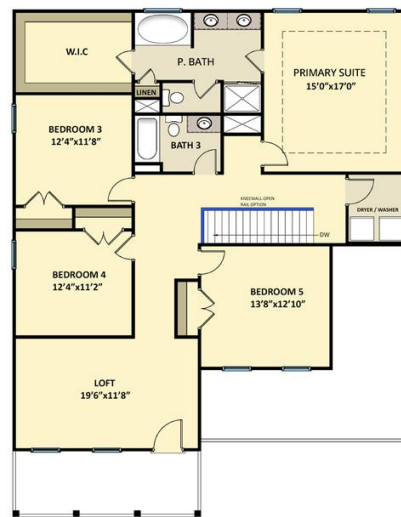

2.0 Story

5 Beds

3.0 Baths

2 Car Garage

Master Bedroom: Up

About 541 Ingram Ridge Court

- Great Room with gas log fireplace with decorative mantle and granite surround, and built-in shelving.
- Elegant formal dining room painted in Sherwin Williams "Comfort Gray" with stunning coffered ceiling and wainscoting detail.
- Two-piece crown molding throughout main living space
- Staircase with metal balusters.
- Gourmet kitchen features granite countertops in "Ashen White", "Arctic White" subway tile

The Roanoke
 CC3156

FIRST FLOOR

SECOND FLOOR

SIDE LOAD GARAGE OPTION

Prices, plans, dimensions, features, specifications, materials, and availability of homes or communities are subject to change without notice or obligation. Illustrations are artists depictions only and may differ from completed improvements. All prices subject to change without notice. Please contact your sales associate before writing an offer.