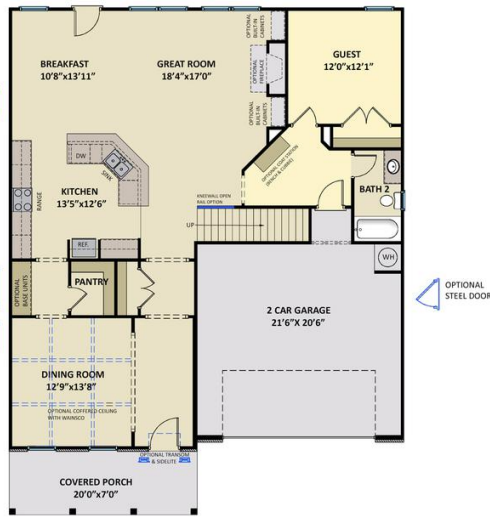

2.0 Story

5 Beds

3.0 Baths

2 Car Garage

Master Bedroom: Up

About 541 Ingram Ridge Court

- Great Room with gas log fireplace with decorative mantle and granite surround, and built-in shelving.
- Elegant formal dining room painted in Sherwin Williams "Comfort Gray" with stunning coffered ceiling and wainscoting detail.
- Two-piece crown molding throughout main living space
- Staircase with metal balusters.
- Gourmet kitchen features granite countertops in "Ashen White", "Arctic White" subway tile

The Roanoke
 CC3156

FIRST FLOOR

SECOND FLOOR

SIDE LOAD GARAGE OPTION

Prices, plans, dimensions, features, specifications, materials, and availability of homes or communities are subject to change without notice or obligation. Illustrations are artists depictions only and may differ from completed improvements. All prices subject to change without notice. Please contact your sales associate before writing an offer.