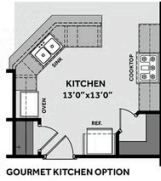

ARCHIVED 6/17/2024

THE SPRINGFIELD

CC1884

FIRST FLOOR