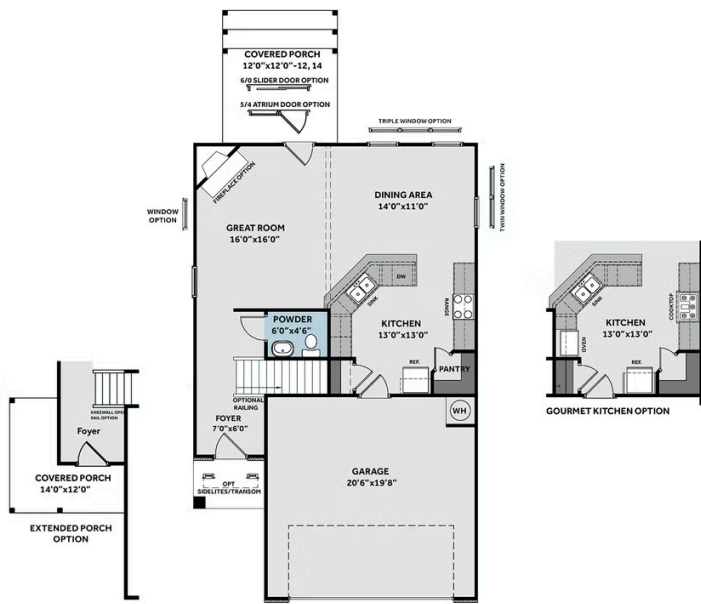

- This home features a great room with a corner gas log fireplace with decorative mantle and granite surround in "Absolute Black".
- Covered porch creates the perfect outdoor space and is easily accessible through the great room.
- Kitchen with sink overlooking the great room, granite countertops in "New Caledonia", subway tile backsplash in "Arctic White" set in a brick pattern, white shaker cabinets, corner pantry, and open dining area with views to the backyard; Stainless steel microwave, dishwasher, and gas

ARCHIVED 6/17/2024

THE SPRINGFIELD

CC1884

FIRST FLOOR

SECOND FLOOR