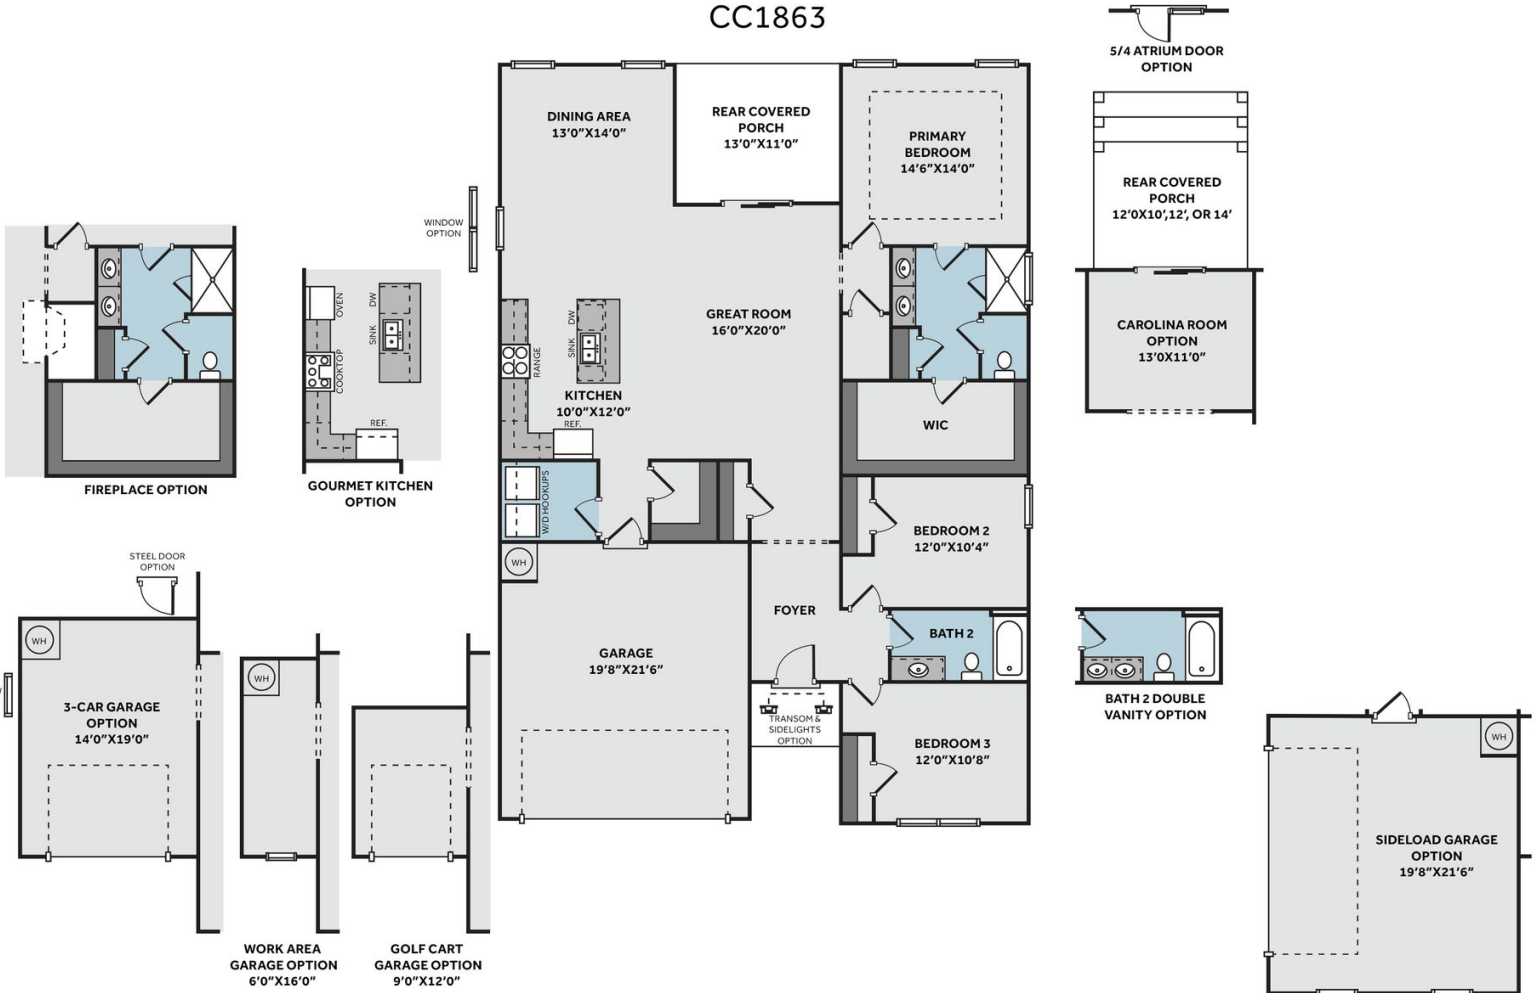

THE DOGWOOD
CC1863

Prices, plans, dimensions, features, specifications, materials, and availability of homes or communities are subject to change without notice or obligation. Illustrations are artists depictions only and may differ from completed improvements. All prices subject to change without notice. Please contact your sales associate before writing an offer.