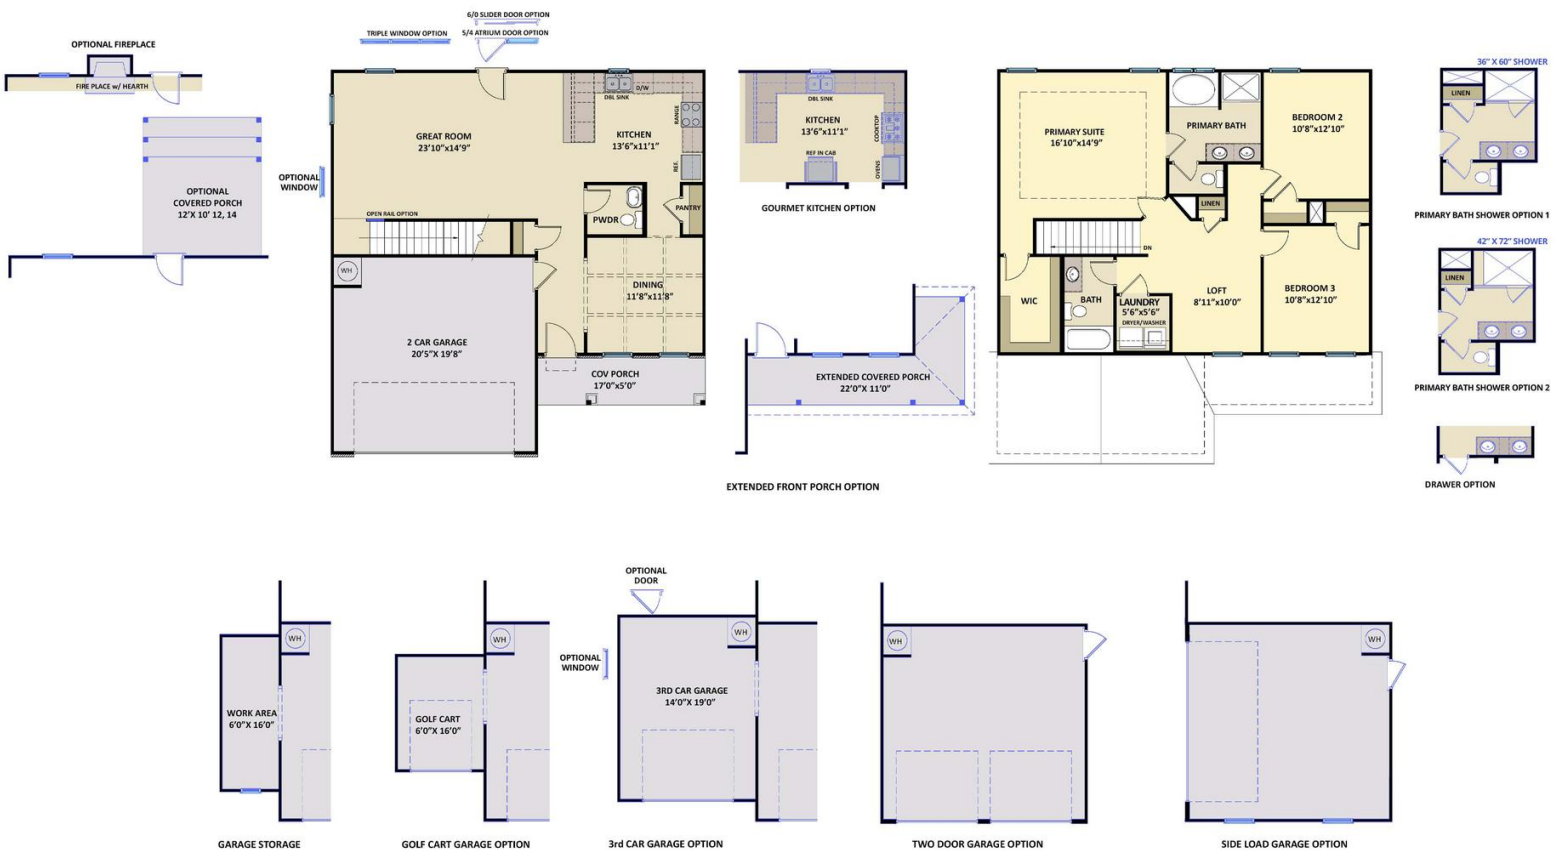

3 Beds

2.5 Baths

2 Car Garage

Primary Bedroom: Up

About 2710 Longleaf Pine Circle

*\$8,000 rate buydown or price reduction available!

- This home sits on a corner lot!
- Great room with gas log fireplace with decorative mantle and granite surround in "Absolute Black".
- Rear covered porch and grill patio creates the perfect outdoor space and is easily accessible through the great room.

The Meadowbrook
CC1997

FIRST FLOOR

SECOND FLOOR

Prices, plans, dimensions, features, specifications, materials, and availability of homes or communities are subject to change without notice or obligation. Illustrations are artists depictions only and may differ from completed improvements. All prices subject to change without notice. Please contact your sales associate before writing an offer.