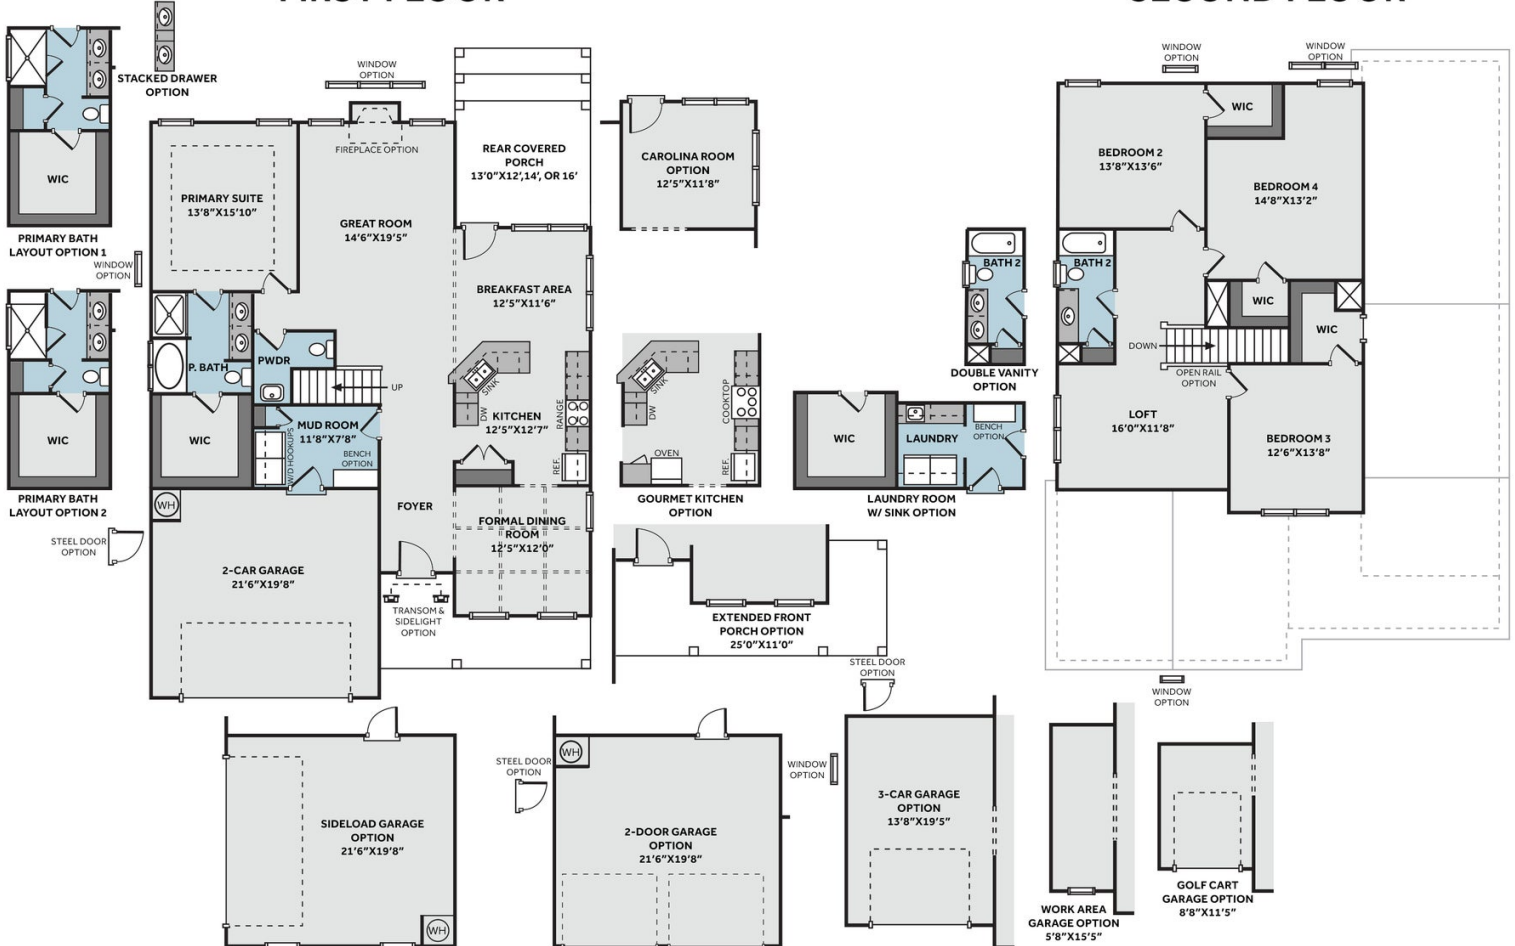

*\$5,000 Builder Incentive - to be used towards rate buydown, closing costs, or design studio upgrades! Conditions apply. Please see builder representative for details.

- Great room with gas log fireplace with floating mantle stained in "Loft Pine".
- Formal dining room painted in Sherwin Williams "Cityscape" with two-piece crown molding and picture frame wainscoting detail.

THE GRANVILLE
CC2680

FIRST FLOOR

SECOND FLOOR

Prices, plans, dimensions, features, specifications, materials, and availability of homes or communities are subject to change without notice or obligation. Illustrations are artists depictions only and may differ from completed improvements. All prices subject to change without notice. Please contact your sales associate before writing an offer.