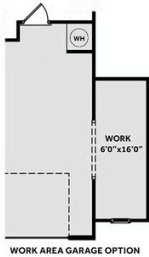

- Kitchen with island and pantry cabinet; Gourmet kitchen appliance layout option
- Great room with optional gas log fireplace and access to optional covered porch or patio.
- First-floor primary suite with optional tray ceiling, dual sinks, private water closet, walk-in closet, optional center drawer stack in vanity, optional door from Primary suite to porch, and 3 tub/shower layout options

ARCHIVED 6/16/26

THE FONTANA
CC2308

FIRST FLOOR

SECOND FLOOR