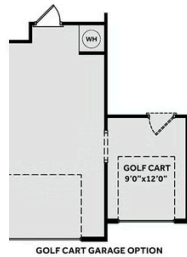

ARCHIVED 6/16/26

THE FONTANA
CC2308

FIRST FLOOR