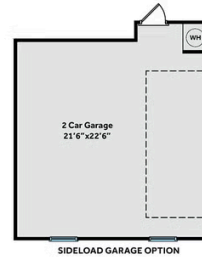

ARCHIVED 6/16/26

THE FONTANA
CC2308

FIRST FLOOR