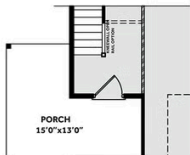

ARCHIVED 6/16/26

THE FONTANA
CC2308

FIRST FLOOR