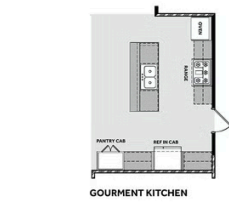

ARCHIVED 6/16/26

THE FONTANA
CC2308

FIRST FLOOR