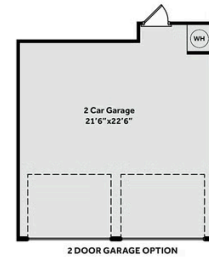

ARCHIVED 6/16/26

THE FONTANA
CC2308

FIRST FLOOR