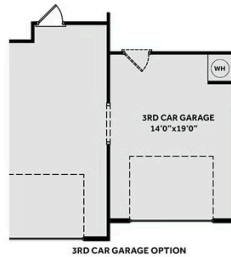

ARCHIVED 6/16/26

THE FONTANA
CC2308

FIRST FLOOR