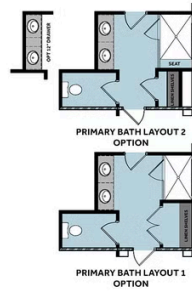

- Kitchen with island and pantry cabinet; Gourmet kitchen appliance layout option
- Great room with optional gas log fireplace and access to optional covered porch or patio.
- First-floor primary suite with optional tray ceiling, dual sinks, private water closet, walk-in closet, optional center drawer stack in vanity, optional door from Primary suite to porch, and 3 tub/shower layout options

ARCHIVED 6/16/26

THE FONTANA
CC2308

FIRST FLOOR

SECOND FLOOR