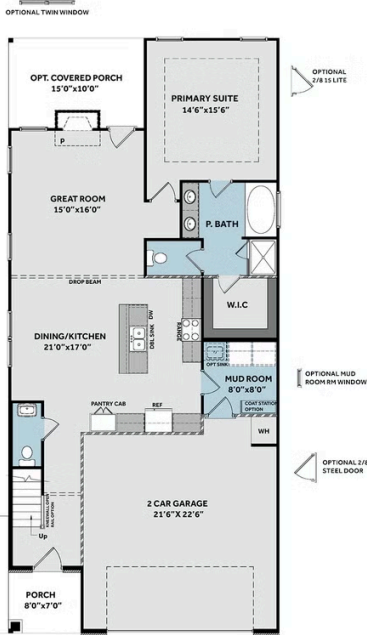

2.0 Story

4 Beds

2.5 Baths

2 Car Garage

Primary Bedroom: Down

About 2805 Longleaf Pine Circle

Named after the beautiful Fontana lake in Western North Carolina, this home plan includes 4 bedrooms with walk-in closets, a first-floor primary suite and a spacious loft and sitting area on the second floor.

- Kitchen with island and pantry cabinet; Gourmet kitchen appliance layout option
- Great room with optional gas log fireplace and access to optional covered porch or patio.
- First-floor primary suite with optional tray ceiling, dual sinks, private water closet, walk-in closet, optional center drawer stack in vanity, optional door from Primary suite to porch, and 3 tub/shower layout options

ARCHIVED 6/16/26

THE FONTANA
CC2308

FIRST FLOOR

SECOND FLOOR