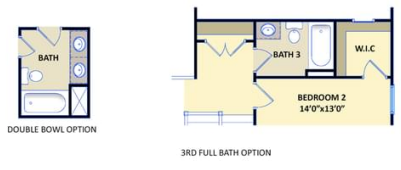

SECOND FLOOR

Prices, plans, dimensions, features, specifications, materials, and availability of homes or communities are subject to change without notice or obligation. Illustrations are artists depictions only and may differ from completed improvements. All prices subject to change without notice. Please contact your sales associate before writing an offer.