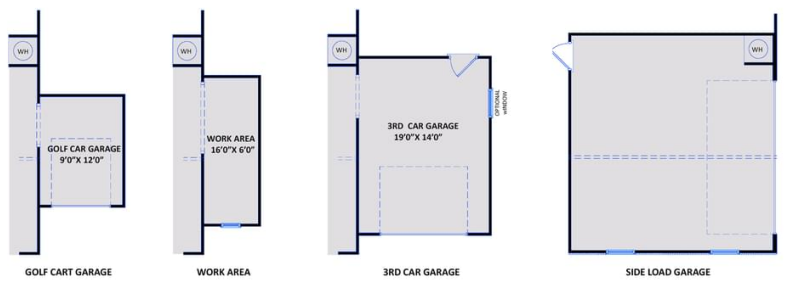

SECOND FLOOR

Prices, plans, dimensions, features, specifications, materials, and availability of homes or communities are subject to change without notice or obligation. Illustrations are artists depictions only and may differ from completed improvements. All prices subject to change without notice. Please contact your sales associate before writing an offer.