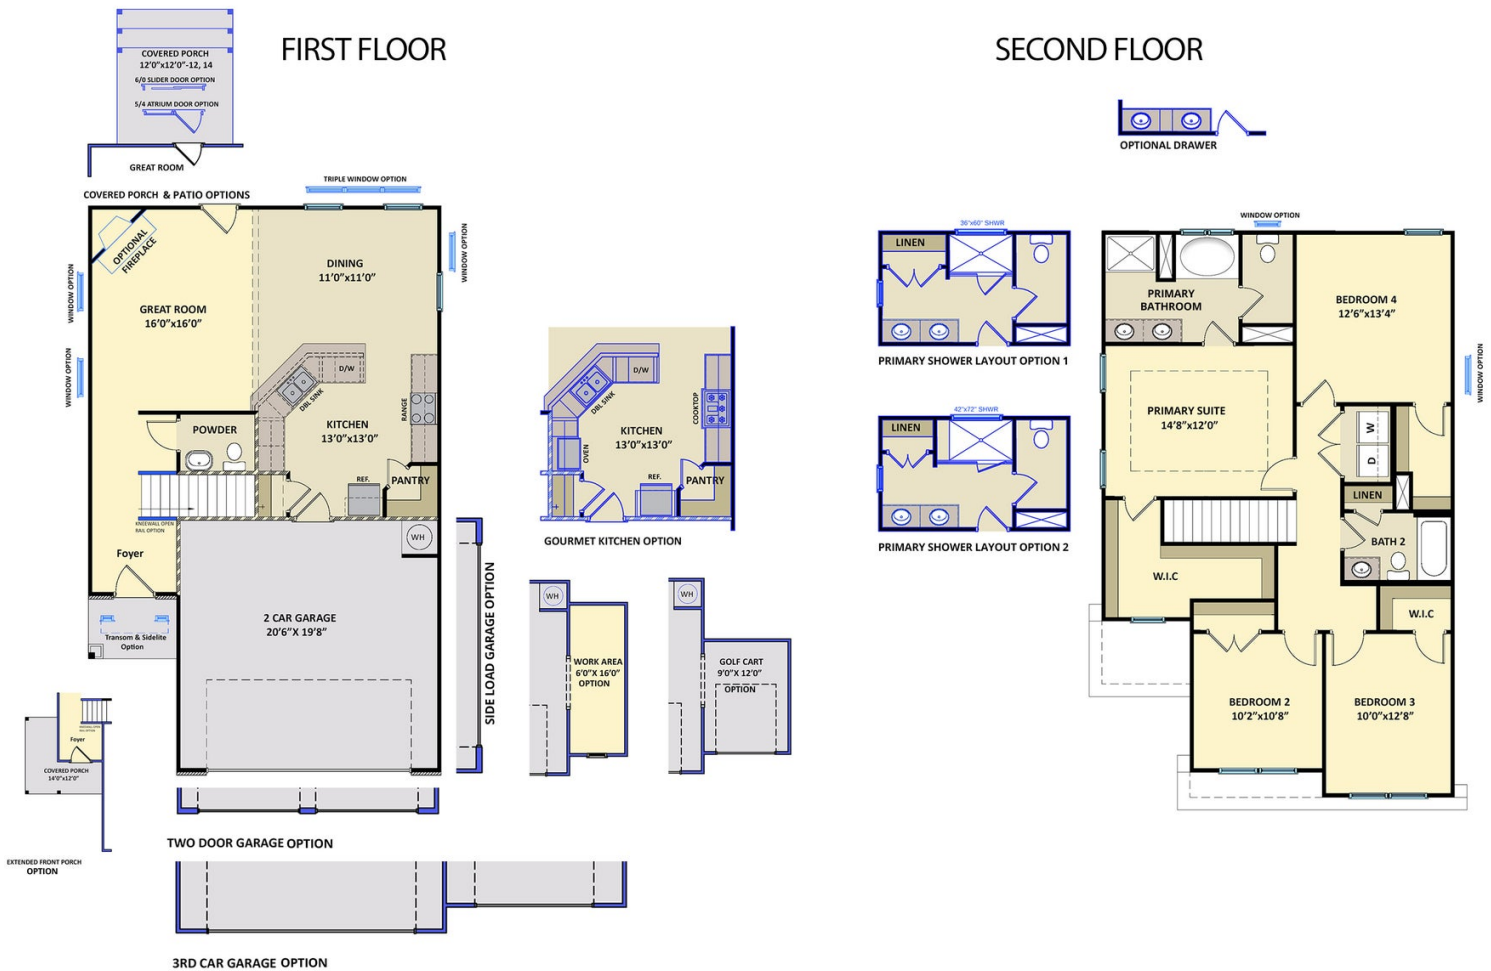

ARCHIVED 1/04/2024

The Springfield
CC1884

FIRST FLOOR

SECOND FLOOR

Prices, plans, dimensions, features, specifications, materials, and availability of homes or communities are subject to change without notice or obligation. Illustrations are artists depictions only and may differ from completed improvements. All prices subject to change without notice. Please contact your sales associate before writing an offer.