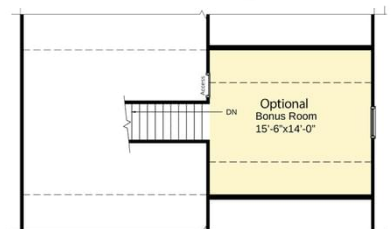

2,136 Sq. Ft.

2 Stories

4 Bed

2.5 Bath

Master Bed: Up

## About Bailey

- Great room with fireplace
- Kitchen and breakfast area with island
- Gourmet kitchen option with double ovens
- Optional rear porch
- All bedrooms on second floor.
- Master suite with tray ceiling option, walk-in closet, his and hers sinks, garden tub, separate shower and private water closet.

...Read More Online

Elevation C

Elevation K

**The Bailey**  
CC2136

**FIRST FLOOR**

**SECOND FLOOR**

**SECOND FLOOR WITH BONUS ROOM**

**THIRD FLOOR**