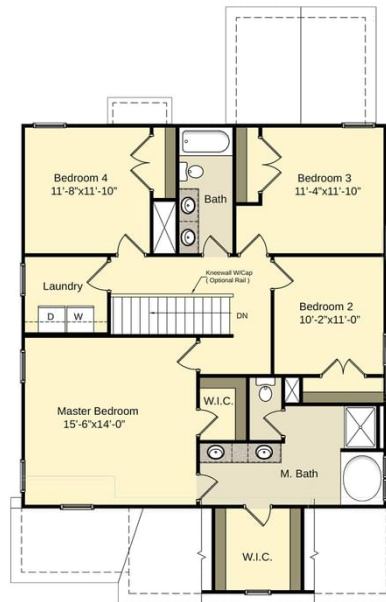

2,136 Sq. Ft.

2 Stories

4 Bed

2.5 Bath

Master Bed: Up

## About Bailey

- Great room with fireplace
- Kitchen and breakfast area with island
- Gourmet kitchen option with double ovens
- Optional rear porch
- All bedrooms on second floor.
- Master suite with tray ceiling option, walk-in closet, his and hers sinks, garden tub, separate shower and private water closet.

...Read More Online

Elevation C

Elevation K

**The Bailey**  
CC2136

**FIRST FLOOR**

**SECOND FLOOR**

**SECOND FLOOR WITH BONUS ROOM**

**THIRD FLOOR**