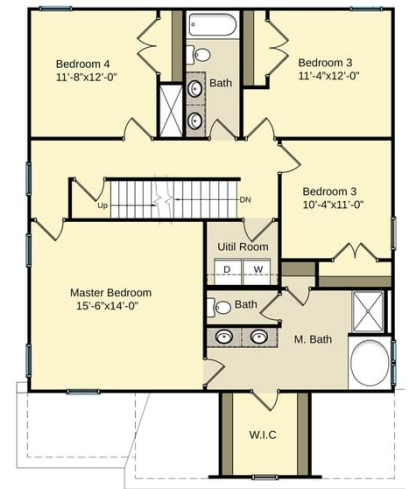

2,136 Sq. Ft.

2 Stories

4 Bed

2.5 Bath

Master Bed: Up

## About Bailey

- Great room with fireplace
- Kitchen and breakfast area with island
- Gourmet kitchen option with double ovens
- Optional rear porch
- All bedrooms on second floor.
- Master suite with tray ceiling option, walk-in closet, his and hers sinks, garden tub, separate shower and private water closet.

...Read More Online

Elevation C

Elevation K

**The Bailey**  
CC2136

**FIRST FLOOR**

**SECOND FLOOR**

**SECOND FLOOR WITH BONUS ROOM**

**THIRD FLOOR**