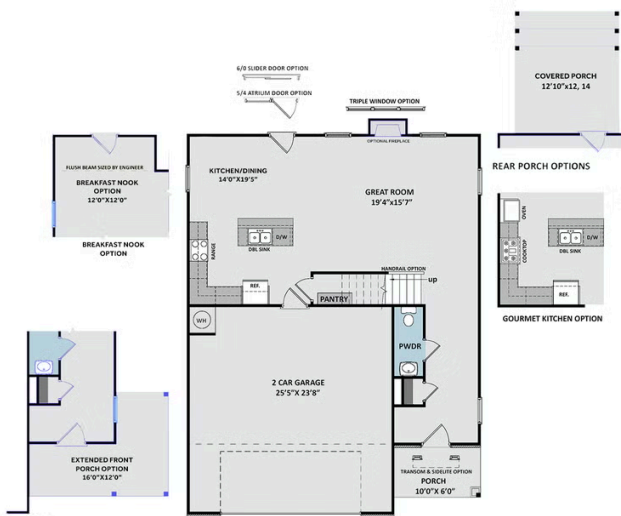

2,136 - 2,424 Sq. Ft.

2 Stories

4 Bed

2.5 Bath

Primary Bed: Up

About Bailey

- Great room with optional gas log fireplace
- Open kitchen with island and optional extended breakfast area with views to the backyard; Gourmet kitchen appliance layout option with double wall ovens and cooktop
- Optional rear porch with 3 door options
- Primary suite on the second floor with optional tray ceiling, walk-in closet, primary bath with dual sinks, private water closet, optional drawer stack in vanity, and 3 tub/shower layout options.
 - Standard option with garden tub and separate shower

...Read More Online

Elevation B

Elevation C

Elevation F

THE BAILEY

CC2136

FIRST FLOOR

SECOND FLOOR

SECOND FLOOR (with Bonus Room)