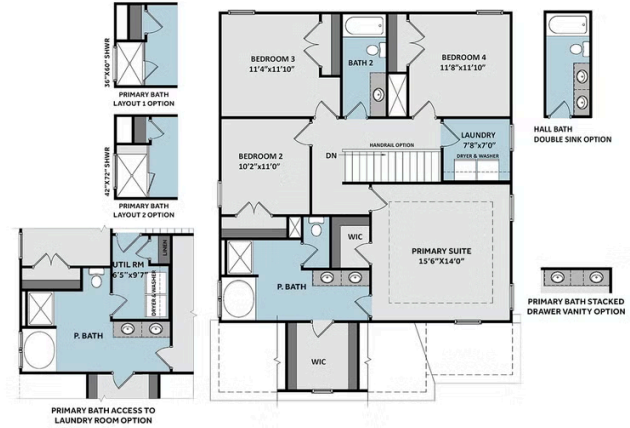

2,136 - 2,424 Sq. Ft.

2 Stories

4 Bed

2.5 Bath

Primary Bed: Up

About Bailey

- Great room with optional gas log fireplace
- Open kitchen with island and optional extended breakfast area with views to the backyard; Gourmet kitchen appliance layout option with double wall ovens and cooktop
- Optional rear porch with 3 door options
- Primary suite on the second floor with optional tray ceiling, walk-in closet, primary bath with dual sinks, private water closet, optional drawer stack in vanity, and 3 tub/shower layout options.
 - Standard option with garden tub and separate shower

...Read More Online

Elevation B

Elevation C

Elevation F

THE BAILEY

CC2136

FIRST FLOOR

SECOND FLOOR

SECOND FLOOR (with Bonus Room)